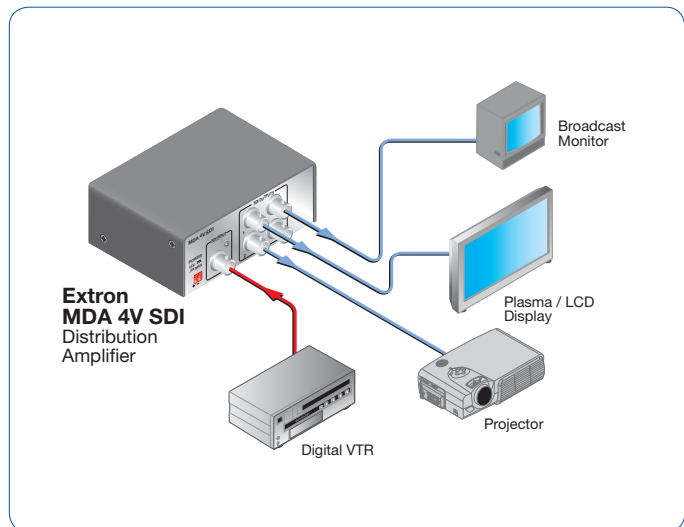

SPECIFICATIONS

VIDEO

Gain	Unity
Resolution	8 or 10 bits, automatic
Operation standards	143 Mb/s (4_{fs} NTSC) 177 Mb/s (4_{fs} PAL) 270 Mb/s (4:2:2 component video) 360 Mb/s (4:2:2 widescreen component video), autoselected
Equalization and re-clocking ..	Automatic for up to 30 dB of cable loss