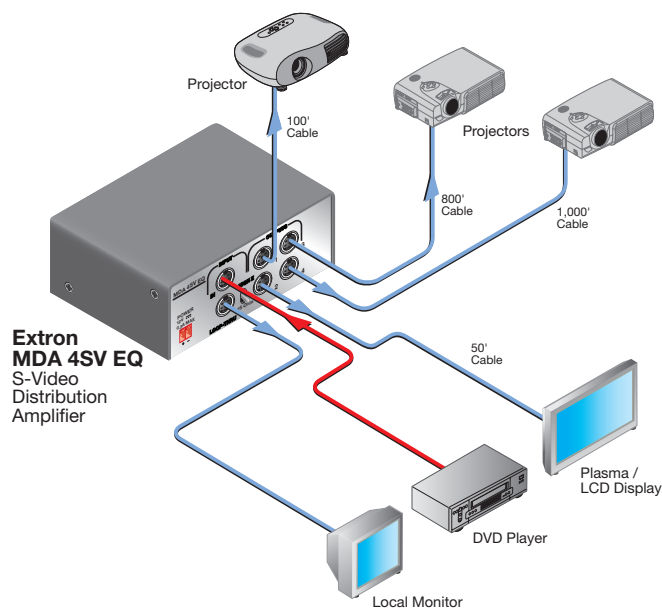

## COMMON FEATURES

- 150 MHz (-3 dB) video bandwidth, fully loaded
- Drives video signals 1,000 feet (300 meters) or more
- Input loop-through
- 1U, quarter rack width metal enclosure
- External universal power supply included, part # 70-055-01

## DESCRIPTION

The Extron **MDA EQ Series** Mini Distribution Amplifiers offer one input and two or four outputs. There are two composite video models and one S-video model, each providing 150 MHz (-3 dB) video bandwidth. All models feature gain adjustments to allow for compensation of signal level loss that occurs over long cable runs, and EQ adjustments which compensate for high frequency loss.

The MDA EQ Series is compatible with NTSC, PAL, and SECAM video signals, and allow for cable runs of 600 feet (180 meters) to 1,000 feet (300 meters) or more, depending on the quality of the coax cable. Each model in the series also features passive loop-through capabilities, providing the ability to add more amplifiers and create a larger DA system or drive a local monitor.

Part of the VersaTools® line of economical, compact products, MDA EQ Series Mini Distribution Amplifiers are rack or under-desk mountable and include an external power supply. Their small size makes them ideal for easy integration into both new and existing A/V systems including boardrooms, training facilities, home theater, command and control centers, and rental and staging environments.