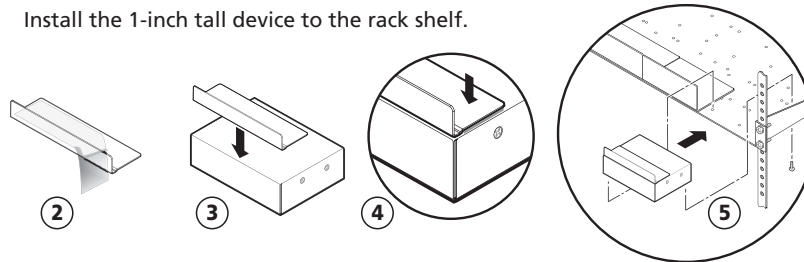

## RFF 052 and RFF 054 False Plates for 1-inch Products Installation Guide

The Extron® False Plates for 1-inch Products increase the face height of 1-inch tall, quarter rack width (RFF 054) or half rack width (RFF 052) products to full single rack unit height (1U), aiding airflow management and aesthetics. Install plates as follows:

1. Clean the 1-inch tall Extron device to be rack mounted of any dust or debris.
2. Remove the protective film from the adhesive tape on the RFF 052 or RFF 054.
3. Align the plate on the top of the device so that the adhesive faces the device and the raised side runs flush with the front panel of the device.
4. Firmly press the plate onto the device.
5. Install the 1-inch tall device to the rack shelf.