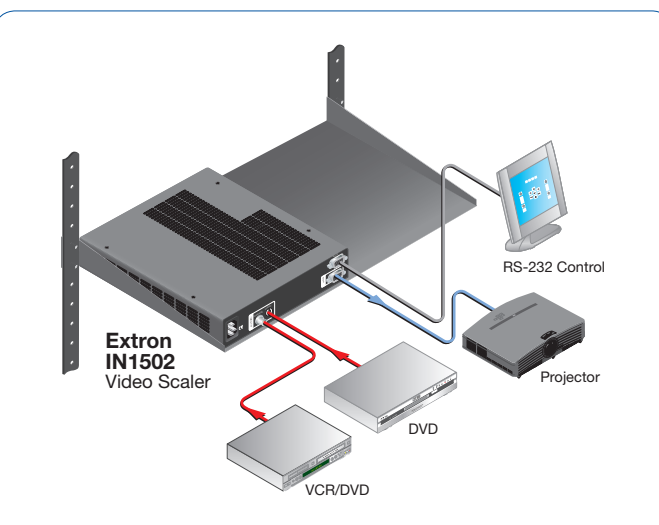

GENERAL

Power..... 100 VAC to 240 VAC, 50/60 Hz, 30 watts, internal, universal
Rack mount ..... Yes, with optional rack shelf, part #60-190-01
Enclosure type ..... Metal
Enclosure dimensions ..... 1.75" H x 8.75" W x 9.5" D (1U high, half rack wide)
4.4 cm H x 22.2 cm W x 24.1 cm D
(Depth excludes connectors and knobs. Width excludes rack ears.)
Product / Shipping weight..... 3.3 lbs (1.5 kg) / 6 lbs (3 kg)