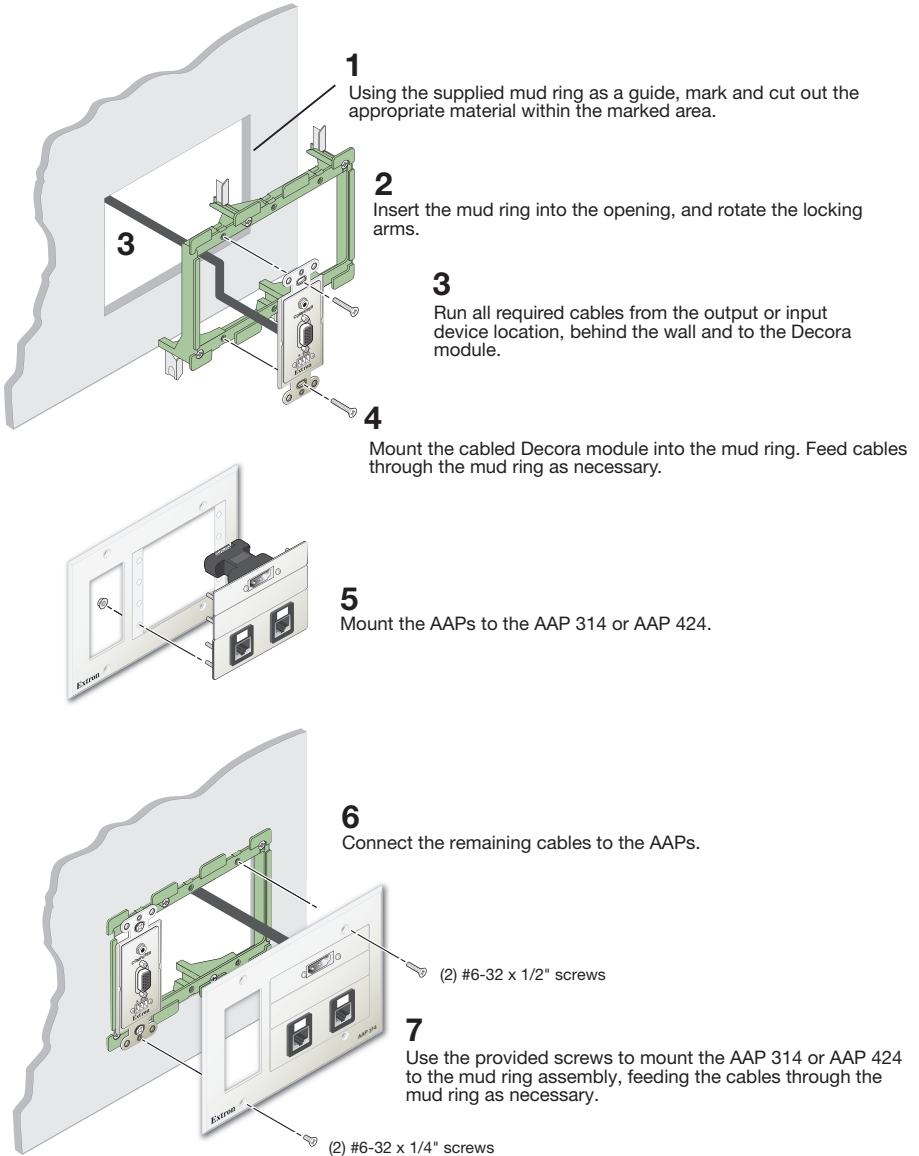

IMPORTANT:
Go to www.extron.com for the complete user guide, installation instructions, and specifications.

AAP 314 and AAP 424 • Installation Guide

Follow the steps below to install an AAP 314 or AAP 424 mounting frame, along with the Decora® modules and AAPs of your choice.