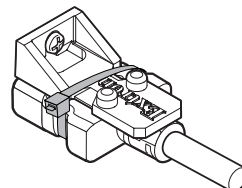

The LockIt HDMI lacing bracket can be used in a number of different configurations as shown below:

Top Mounted