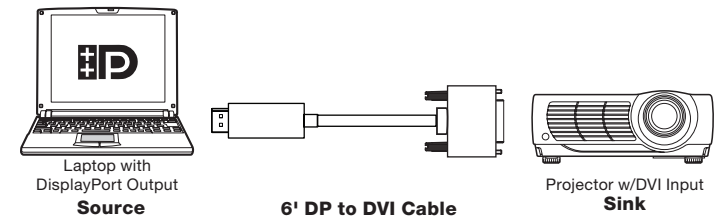

This powered cable must be used directly at the DisplayPort source; it is not intended to be used at a DisplayPort video display. Do not use additional cables or adapters between the source output and the male end of the DP cable.

The cable is unidirectional and is not intended to convert a DVI source to output a DisplayPort signal.

NOTE: In order for this adapter to operate in the system, the DisplayPort source (laptop or desktop PC) must be a dual mode DisplayPort device. Dual mode DisplayPort devices are marked with the logo.