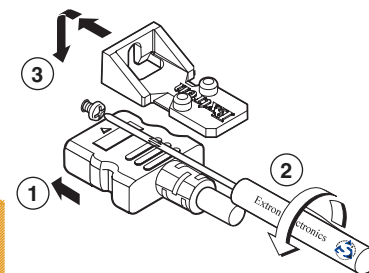

The cable is unidirectional and it is not intended to convert an HDMI source to output a DisplayPort signal.

NOTE: In order for this adapter to operate in the system, the DisplayPort source (laptop or desktop PC) must be a dual mode DisplayPort device. Dual mode DisplayPort devices are marked with the logo.

NOTE: A LockIt® cable lacing bracket is provided with the HDMI Male to Male coupler. Use this bracket to secure the HDMI end of the cable to the HDMI input. This will reduce stress on the HDMI input and prevent signal loss due to a loose cable connection. See the instructions for attaching the LockIt brackets, on the next page.

LockIt HDMI Cable Lacing Bracket

Use the included LockIt Lacing Bracket to securely fasten an HDMI cable to a device as follows.

1. Plug the HDMI cable into the panel connection.
2. Loosen the HDMI connection mounting screw from the panel enough to allow the LockIt lacing bracket to be placed over it. The screw does not have to be removed.
3. Place the LockIt lacing bracket on the screw and against the HDMI connector, then tighten the screw to secure the bracket.