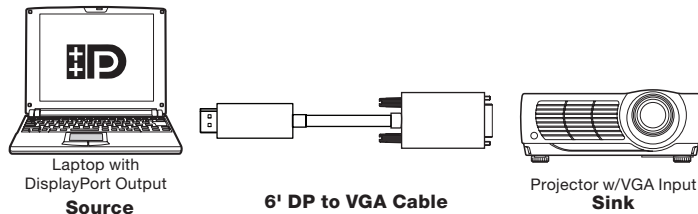

This powered cable must be used directly at the DisplayPort source; it is not intended to be used at a DisplayPort video display. Do not use additional cables or adapters between the source output and the male end of the DP cable.

The cable is unidirectional and is not intended to convert a VGA source to output a DisplayPort signal.

NOTE: In order for this adapter to operate in the system, the DisplayPort source (laptop or desktop PC) must be a dual mode DisplayPort device. Dual mode DisplayPort devices are marked with the logo.

DisplayPort Male to DVI Male Cable

The Extron® **DP-DVID/6** is a six-foot long cable with a male DP connector on one end and a male DVI cable connector on the other end.

The DP to DVI cable offers interconnectability between DisplayPort sources and all DVI devices. In addition, it offers the following features:

- DisplayPort 1.1 compliance
- High-bandwidth Digital Content Protection (HDCP) compliance
- Supports resolutions up to 1920 x 1200 at 60 Hz
- Passes EDID from a DVI display to a DP source
- Gold plating on all contact surfaces for high performance and reliability