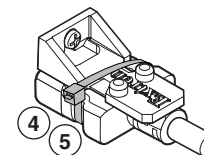

NOTE: A LockIt® cable lacing bracket is provided with the HDMI Male to Male coupler. Use this bracket to secure the HDMI end of the cable to the HDMI input. This will reduce stress on the HDMI input and prevent signal loss due to a loose cable connection. See the instructions for attaching the LockIt brackets, on the next page.

LockIt HDMI Cable Lacing Bracket

Use the included LockIt Lacing Bracket to securely fasten an HDMI cable to a device as follows.

1. Plug the HDMI cable into the panel connection.
2. Loosen the HDMI connection mounting screw from the panel enough to allow the LockIt lacing bracket to be placed over it. The screw does not have to be removed.
3. Place the LockIt lacing bracket on the screw and against the HDMI connector, then tighten the screw to secure the bracket.

ATTENTION: Do not overtighten the HDMI connector mounting screw. The shield it fastens to is very thin and can easily be stripped.

4. Loosely place the included tie wrap around the HDMI connector and the LockIt lacing bracket as shown in the image at right.
5. While holding the connector securely against the lacing bracket, use pliers or similar tools to tighten the tie wrap, then remove any excess length.