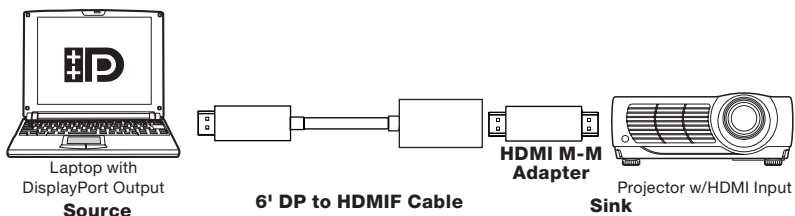

DisplayPort Male to HDMI Cable with HDMI Male to Male Coupler

The Extron® **DP-HDMIF/6** is a six-foot long cable with a male DP connector on one end and a female HDMI connector on the other end.

The DP Male to HDMI Female cable, along with the HDMI male to male coupler, offers interconnectability between DisplayPort sources and all HDMI devices. In addition, it offers the following features:

- DisplayPort 1.1 compliance
- High-bandwidth Digital Content Protection (HDCP) compliance
- Supports resolutions up to 1920 x 1200 at 60 Hz or 1080p at 60 Hz with audio
- Supports Standard HDMI speed and passes EDID from a sink device
- Gold plating on all contact surfaces for high performance and reliability

This powered cable must be used directly at the DisplayPort source; it is not intended to be used at a DisplayPort video display. Do not use additional cables or adapters between the source output and the male end of the DP cable.

The cable is unidirectional and it is not intended to convert an HDMI source to output a DisplayPort signal.

NOTE: In order for this adapter to operate in the system, the DisplayPort source (laptop or desktop PC) must be a dual mode DisplayPort device. Dual mode DisplayPort devices are marked with the logo.

NOTE: A LockIt® cable lacing bracket is provided with the HDMI Male to Male coupler. Use this bracket to secure the HDMI end of the cable to the HDMI input. This will reduce stress on the HDMI input and prevent signal loss due to a loose cable connection. See the instructions for attaching the LockIt brackets, on the next page.

LockIt HDMI Cable Lacing Bracket

Use the included LockIt Lacing Bracket to securely fasten an HDMI cable to a device as follows.