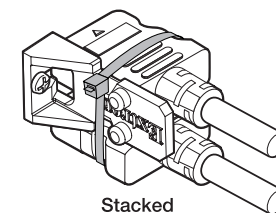

NOTE: A LockIt® cable lacing bracket is provided with the HDMI Male to Male coupler. Use this bracket to secure the HDMI end of the cable to the HDMI input. This will reduce stress on the HDMI input and prevent signal loss due to a loose cable connection. See the instructions for attaching the LockIt brackets, on the next page.

LockIt HDMI Cable Lacing Bracket

Use the included LockIt Lacing Bracket to securely fasten an HDMI cable to a device as follows.

1. Plug the HDMI cable into the panel connection.
2. Loosen the HDMI connection mounting screw from the panel enough to allow the LockIt lacing bracket to be placed over it. The screw does not have to be removed.
3. Place the LockIt lacing bracket on the screw and against the HDMI connector, then tighten the screw to secure the bracket.

ATTENTION: Do not overtighten the HDMI connector mounting screw. The shield it fastens to is very thin and can easily be stripped.

4. Loosely place the included tie wrap around the HDMI connector and the LockIt lacing bracket as shown in the image at right.
5. While holding the connector securely against the lacing bracket, use pliers or similar tools to tighten the tie wrap, then remove any excess length.

The LockIt HDMI lacing bracket can be used in a number of different configurations as shown below:

Top Mounted

Side Mounted

Stacked

Optional Accessory	Part number
LockIt Adapter Tether; Package of 10	101-021-10