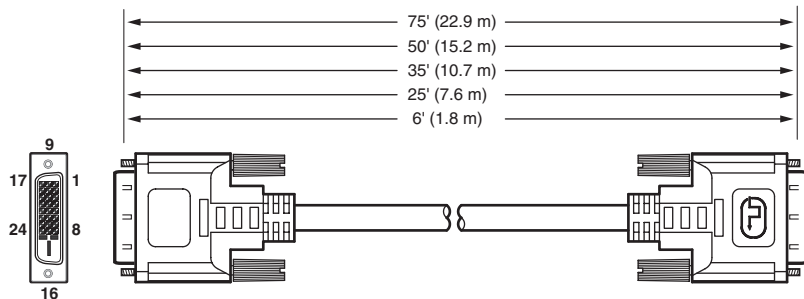

While traditional DVI digital video patch cables can transmit only digital video signals up to 15' (4.5 m), IN9700 Series cables offer the bandwidth and specialized performance characteristics necessary to transmit single-link TMDS signals up to 75' (22 m). For applications requiring short cable runs from 3' (1 m) to 15' (22 m), there are Extron's economical series of DVI digital video patch cables.

Features of the IN9700 cables include:

- Cable formulated to provide optimal performance with high-resolution digital video signals
- (16) 24 AWG conductors arranged in four quads
- High performance design enables transmission of single-link TMDS digital video signals up to 75' (22 m).
- Available with DVI-D male connectors on both ends

Product Name	Length	Extron Part Number
IN9700/6	6' (1.8 m)	26-584-06
IN9700/25	25' (7.6 m)	26-584-01
IN9700/35	35' (10.6 m)	26-584-02
IN9700/50	50' (15.2 m)	26-584-03
IN9700/75	75' (22.8 m)	26-584-04

DVI-D	Connection
Pin 1	TMDS Data 2-
Pin 2	TMDS Data 2+
Pin 3	TMDS Data 2/4 Shield
Pin 4	Not connected
Pin 5	Not connected
Pin 6	DDC Clock
Pin 7	DDC Data
Pin 8	Not connected
Pin 9	TMDS Data 1-
Pin 10	TMDS Data 1+
Pin 11	TMDS Data 1/3 Shield
Pin 12	Not connected