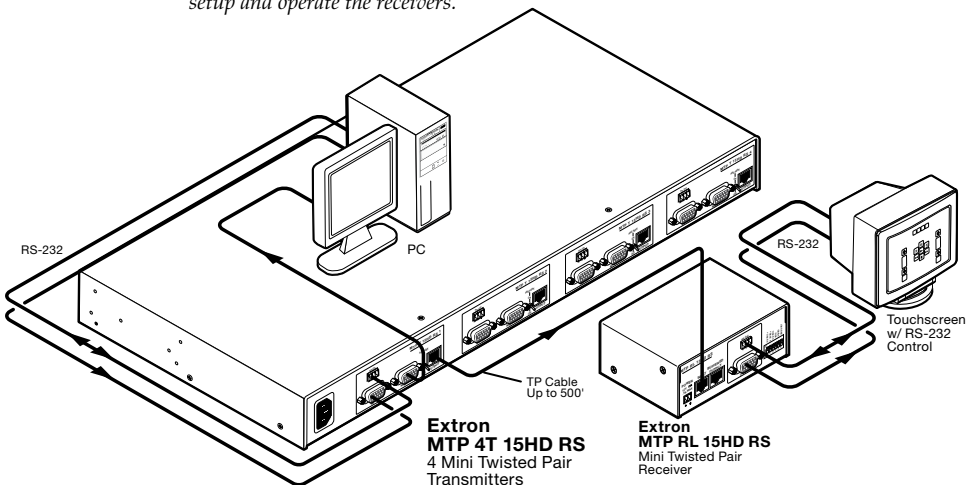

Step 6 — Power

Plug a standard IEC power cord between the unit's power connector and 100 VAC to 240 VAC, 50 or 60 Hz power source.

NOTE Refer to the MTP 15HD RS User's Guide and the MTP 15HD RS Setup Guide to setup and operate the receivers.