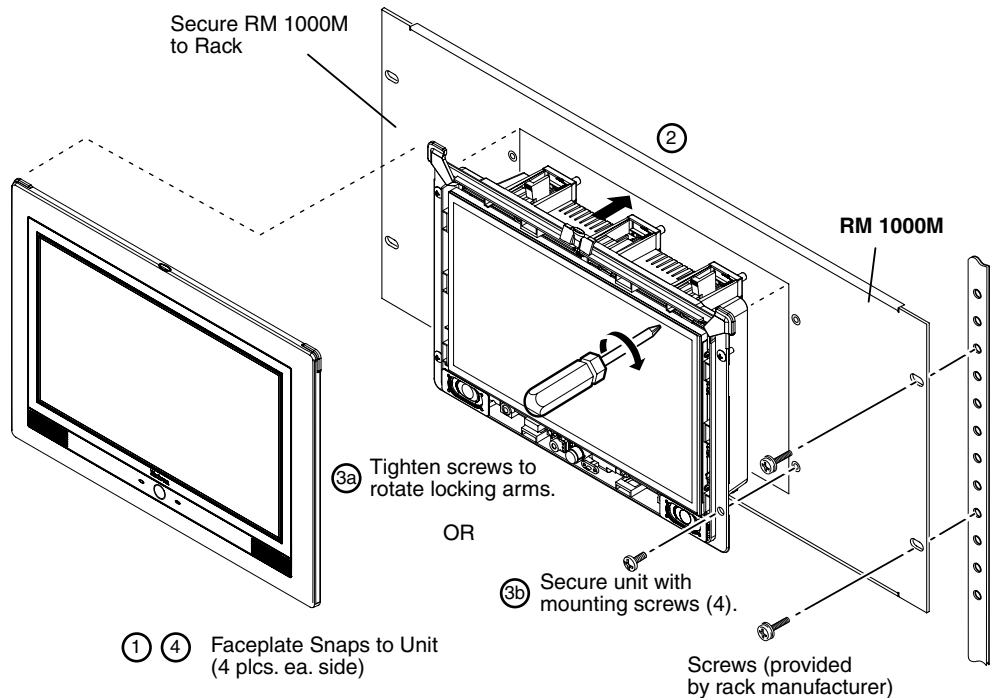

Preparing and Installing the RM 1000M Mounting Kit

To mount the TLP 1000MV in any standard 19 inch equipment rack, follow these instructions:

1. If necessary, disconnect any cables that are attached to the TouchLink panel.
2. Run cables to the rack. Provide some slack in the cable for installing the TLP 1000MV
3. Secure the RM rack mount plate to the rack using the rack mount screws provided by the manufacturer of the rack.

Mounting the TLP 1000MV

1. Remove the faceplate from the TLP 1000MV and ensure that all the locking arms are flush with the unit.
2. Push the TouchLink panel through the opening in the RM 1000M.
3. You may secure the TLP 1000MV to the RM 1000M using the locking arms ③a or mounting screws ③b.

- ③a Tighten the five screws for the locking arms (three on the top and two on the bottom of the TLP 1000MV). As the screws tighten, the locking arms rotate and clamp against the back of the RM 1000M, holding the TouchLink panel in place. Do not overtighten the screws.

OR

- ③b Use four mounting screws (#6-32 x 0.375") to secure the TouchLink panel to the nut inserts in the RM 1000M. Do not overtighten the screws.

4. Connect the cables to the back of the TLP 1000MV. If necessary, carry out an initial calibration of the TouchLink panel, and replace the faceplate. For complete instructions about cabling and calibration, see the *TLP 1000MV and TLP 1000TV User Guide*.