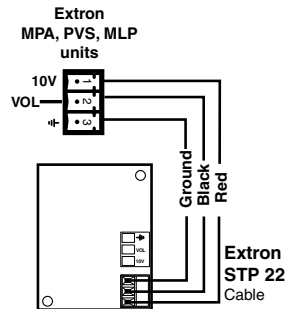

VC 50

The Extron VC 50 is a remote volume controller designed to work with the Extron PoleVault™ switcher (PVS 204SA with amp), the MLP (Mic to Line Pre-amplifier), and the MPA series audio amplifiers (e.g. MPA 122).

Mounted into standard one-gang wall box or mud ring, the VC 50 has a rotary volume control knob, which provides easy adjustment and ensures precise volume levels.

Captive screw connectors on the back panel provide quick and easy connectivity.

Remote Connector Pin Configuration

As shown at right,

Pin 1 is reference voltage.

Pin 2 is volume control with DC voltage.

Pin 3 is ground.

NOTE All nominal levels are at $\pm 10\%$.
For proper volume control, use all three pins when connecting the device (see diagram).