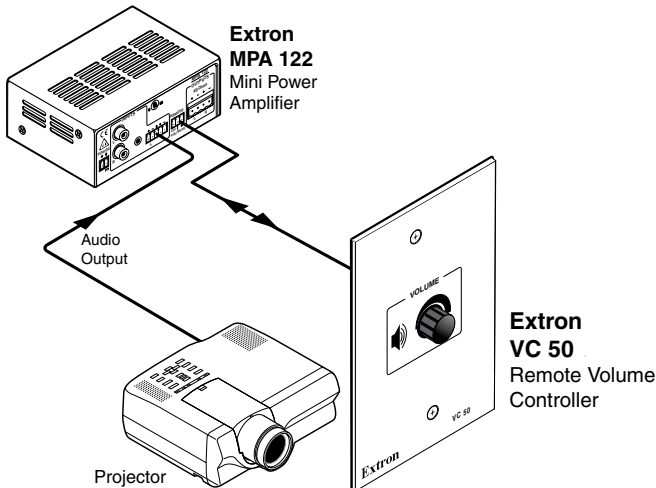

Audio Level Setting Procedure

To set the system level not to exceed the maximum volume when using the VC 50, do the following:

1. Reduce the power amplifier volume to minimum.
2. Turn the Volume knob on the VC 50 to the maximum position.
3. Slowly turn up the power amplifier volume to the maximum undistorted sound level allowed for the application.

As shown below with the MPA 122 Mini Power Amplifier, the Extron VC 50 serves to remotely control volume levels for Extron audio amplifiers.