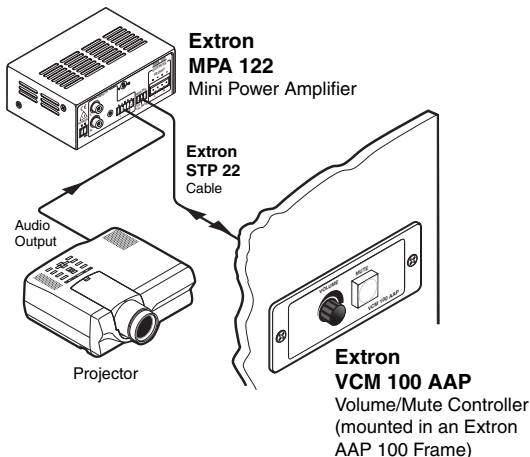

As shown below, the Extron VCM 100 AAP and VCM 100 MAAP serve to remotely control volume and mute with Extron products (such as the MPA 122 Mini Power Amplifier).