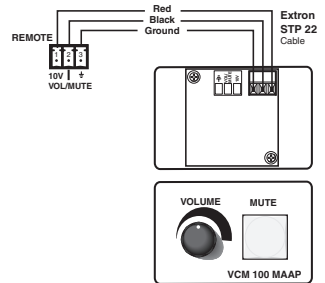

### Remote connector pin configuration

As shown below right, **Pin 1** is a 10 VDC reference voltage. **Pin 2** is volume and mute control with DC voltage; the range is 0 to 10 V, where 0 V is mute and 10 V provides maximum volume. **Pin 3** is ground.

### Audio level setting procedure

To set the system level to not exceed the maximum volume in using the VCM 100, do the following:

1. Reduce the power amplifier volume to minimum.
2. Turn the Volume knob on the VCM 100 to the maximum position.
3. Slowly turn up the power amplifier volume to the maximum undistorted sound level allowed for the application.