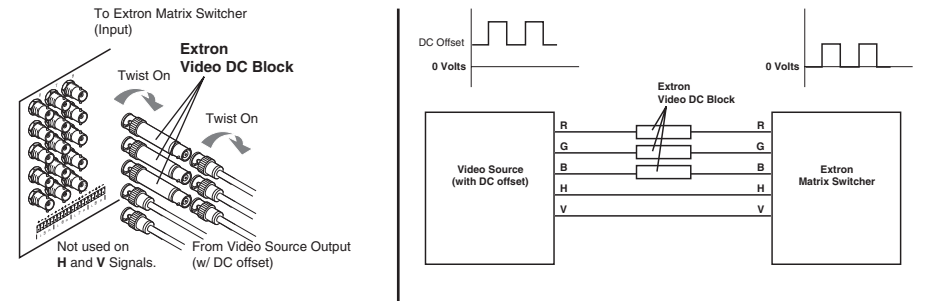

## Video DC Block Instruction Card

The Video DC Block isolates the DC offset from a video source to an Extron product, preventing video distortion. Twist Video DC Blocks onto the RGB inputs of Extron products, then twist cable onto the Video DC Blocks. Horizontal (H) and Vertical (V) channels do not require them. The small shape of the adapter ensures the back panel of an Extron Matrix looks neat even when many Video DC Blocks are attached.