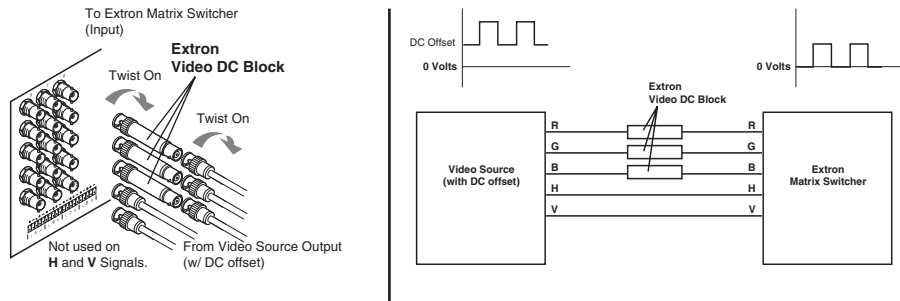

## Video DC Block Instruction Card

The Video DC Block isolates the DC offset from a video source to an Extron product, preventing video distortion. Twist Video DC Blocks onto the RGB inputs of Extron products, then twist cable onto the Video DC Blocks. Horizontal (H) and Vertical (V) channels do not require them. The small shape of the adapter ensures the back panel of an Extron Matrix looks neat even when many Video DC Blocks are attached.