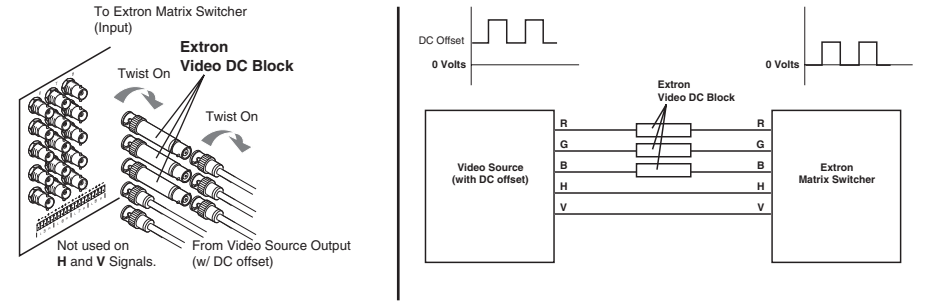

## Video DC Block Instruction Card

The Video DC Block isolates the DC offset from a video source to an Extron product, preventing video distortion. Twist Video DC Blocks onto the RGB inputs of Extron products, then twist cable onto the Video DC Blocks. Horizontal (H) and Vertical (V) channels do not require them. The small shape of the adapter ensures the back panel of an Extron Matrix looks neat even when many Video DC Blocks are attached.