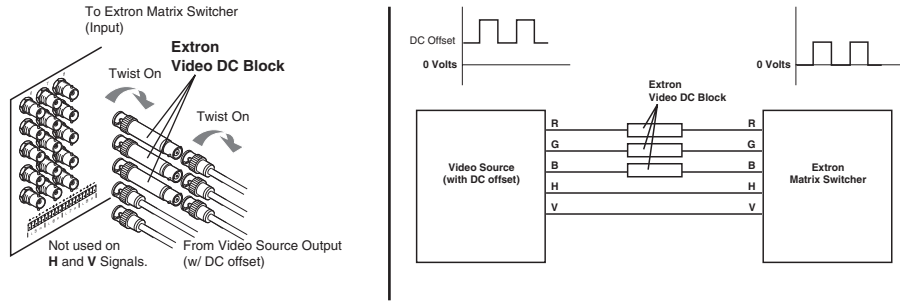

## Video DC Block Instruction Card

The Video DC Block isolates the DC offset from a video source to an Extron product, preventing video distortion. Twist Video DC Blocks onto the RGB inputs of Extron products, then twist cable onto the Video DC Blocks. Horizontal (H) and Vertical (V) channels do not require them. The small shape of the adapter ensures the back panel of an Extron Matrix looks neat even when many Video DC Blocks are attached.