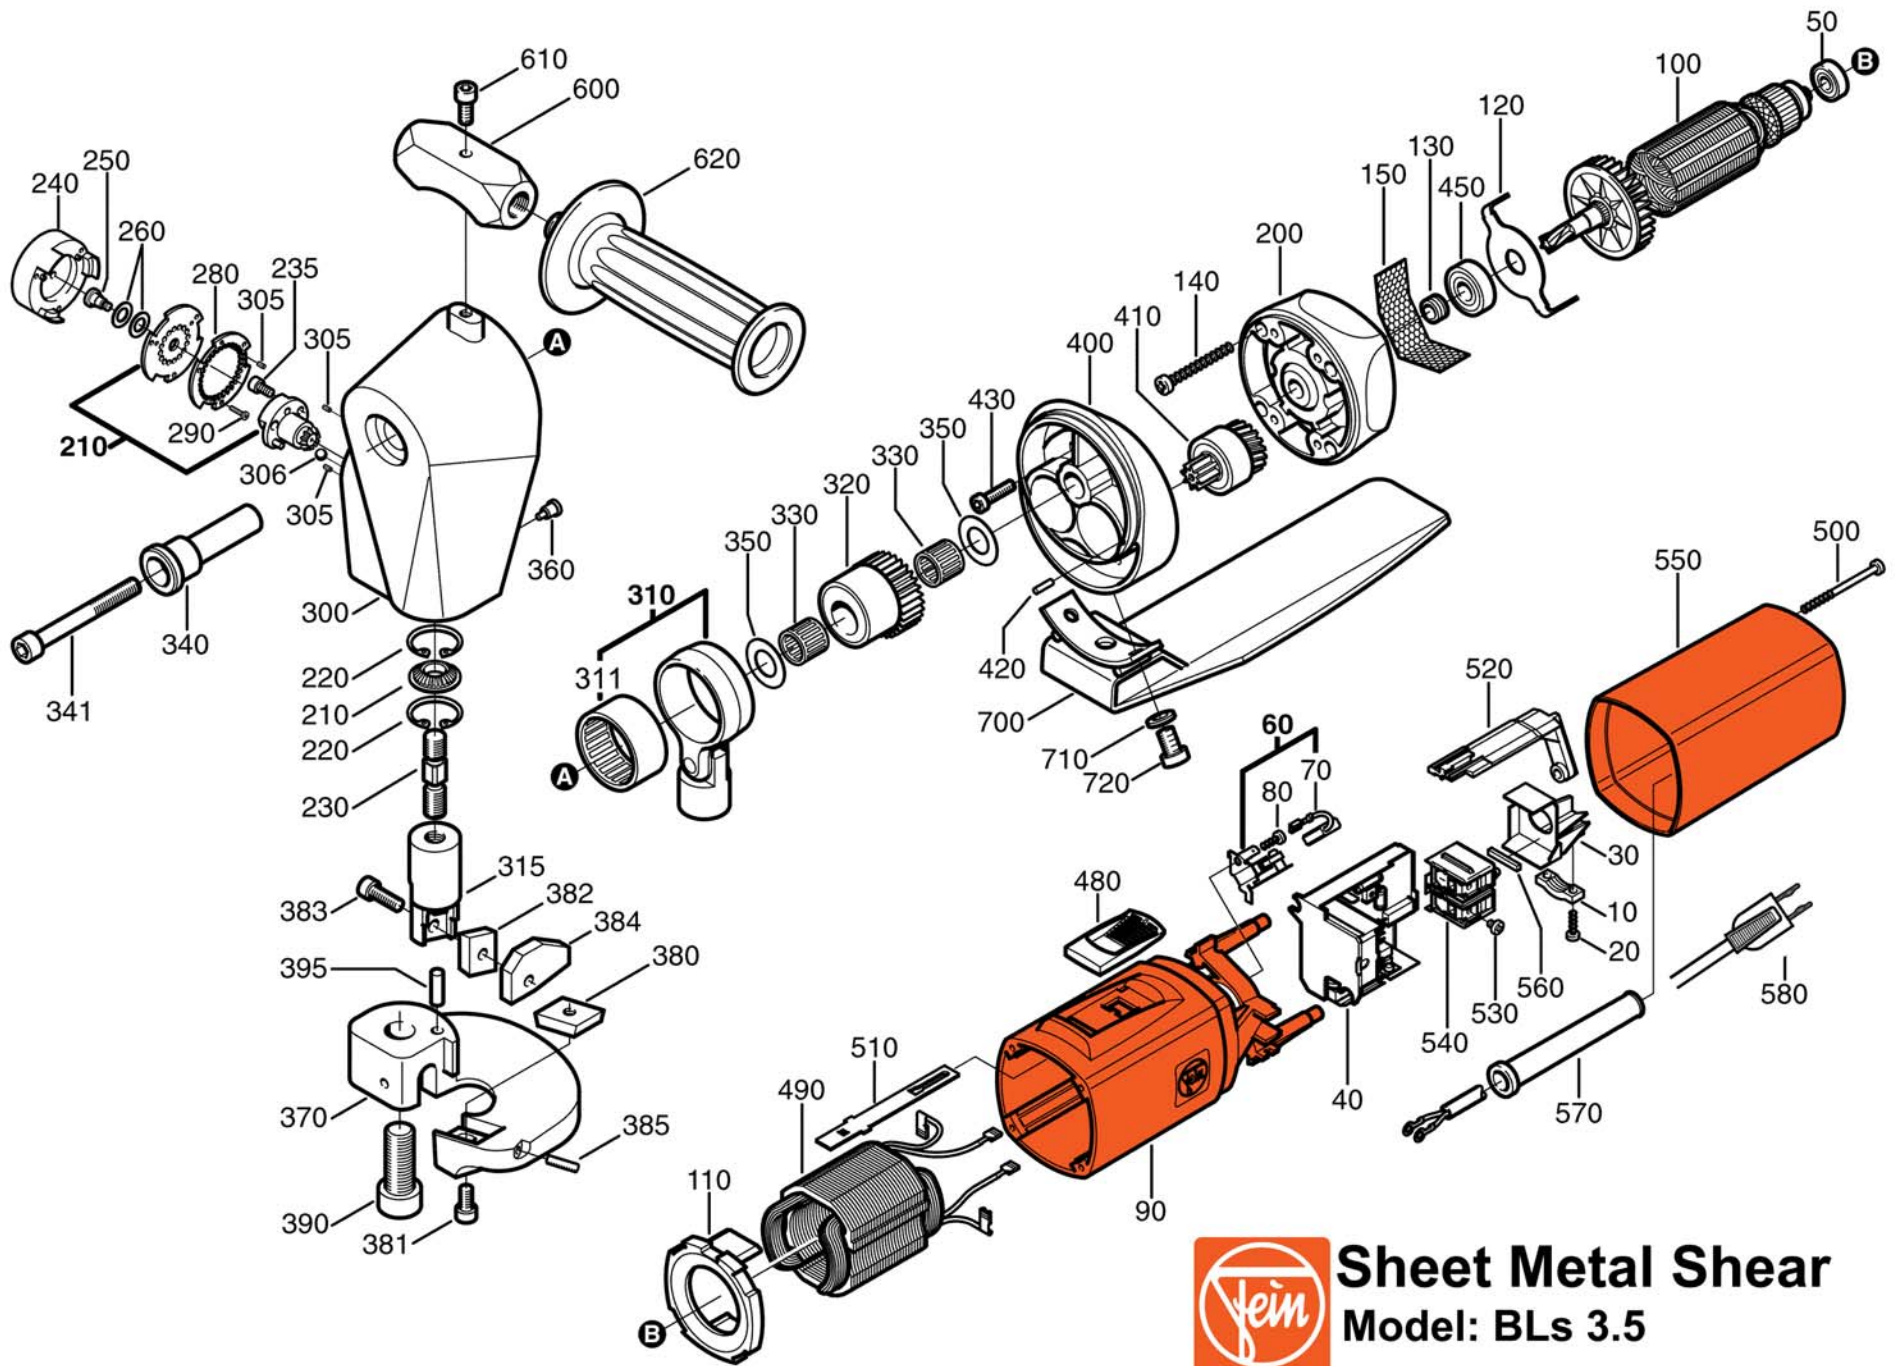

Sheet Metal Shear
Model: BLs 3.5

Fein Power Tools

BLs 3.5 Parts List

<u>Item</u>	<u>Item Number</u>	<u>Description</u>	<u>Reqd.</u>	
10	3-24-31-021-00-7	CABLE CLAMP	1	_____
20	4-30-70-001-00-6	SCREW	2	_____
30	3-24-31-040-00-6	STRAIN RELIEF	1	_____
40	3-07-62-216-99-6	ELECTRONIC	1	_____
50	4-17-01-001-17-2	BALL BEARING	1	_____
60	3-07-12-088-01-3	BRUSH HOLDER	2	_____
70	3-07-11-136-00-2	CARBON BRUSH	2	_____
80	4-30-70-018-00-9	SCREW	2	_____
90	3-19-01-114-01-4	MOTOR HOUSING	1	_____
100	5-3-273-002-11-0	ARMATURE	1	_____
110	3-14-28-118-00-7	AIR CONDUCTING RING	1	_____
120	3-24-16-098-00-5	COVER PLATE	1	_____
130	3-26-12-123-00-8	PACKING RING	1	_____
140	4-30-70-007-00-2	SCREW	4	_____
150	3-29-01-046-00-6	SCREEN	1	_____
200	3-15-06-352-00-3	INTERMEDIATE BEARING	1	_____
210	3-13-08-148-01-2	BEVEL GEAR 12/21 T	1	_____
220	4-26-44-016-00-5	WASHER	2	_____
230	3-13-08-133-00-7	BOLT	1	_____
235	4-30-35-004-04-1	SCREW	1	_____
240	3-13-08-140-00-0	ROTARY KNOB	1	_____
250	3-13-08-139-00-8	THREADED BOLT	1	_____
260	3-13-08-142-00-2	SPACER DISC	2	_____
270	3-13-08-126-00-3	WASHER	1	_____
280	3-13-08-125-00-0	INTERNAL GEARED WHEEL	1	_____
290	4-30-70-025-00-3	SCREW	3	_____
300	3-13-08-131-00-0	HOUSING	1	_____
305	4-02-38-071-00-2	CLAMPING SLEEVE	3	_____
306	3-13-08-132-00-3	BALL	1	_____
310	3-13-08-129-01-8	CONNECTING ROD/ NEEDLE BEARING	1	_____
311	4-17-05-031-00-1	NEEDLE BEARING	1	_____
315	3-13-08-135-00-9	PLUNGER	1	_____
320	3-13-08-128-01-4	ECCENTRIC SLEEVE 33T	1	_____
330	4-17-15-048-00-3	NEEDLE BEARING	2	_____
340	3-13-08-130-00-1	SHAFT	1	_____
341	4-30-35-141-08-2	SCREW	1	_____
350	3-13-08-141-00-9	WASHER	2	_____
360	3-21-31-037-00-5	LUBRICATION NIPPLE	1	_____
370	3-13-08-137-00-6	SHOE	1	_____
380	3-13-08-136-00-2	BLADE	1	_____
381	4-30-35-029-06-1	SCREW	2	_____
382	3-13-08-146-00-1	BLADE	1	_____
383	4-30-35-110-06-4	SCREW	1	_____
384	3-24-23-006-00-2	HOLDER	1	_____
385	4-30-58-020-04-0	THREADED PIN	1	_____
390	3-13-08-138-00-4	SCREW	1	_____