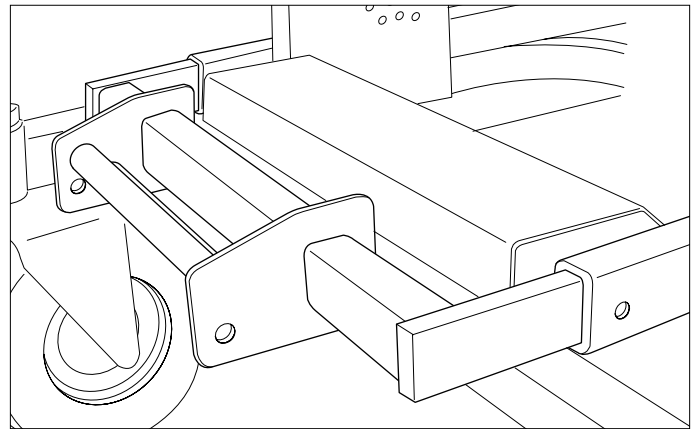

INSTALLATION

1. Park machine on a flat, level surface and engage the parking brake.
2. Measure and mark the front main frame tubes to the dimensions shown in Figure 1. (1-1/4" down from the top of the tube, 3/4" in from the end of the tube.)
3. Using a 3/8" drill bit, drill one (1) hole in each of the main frame tubes from the outside surface of the tube.
4. Slide the weight mount rack into the main frame tubes and align with the holes drilled through the frame (see Figure 2). It may require you drive the arms into the frame tubes using a wooden block and hammer.
5. Finish drilling through the opposite wall of the frame tubes using the weight rack as a guide.
6. Install the 3/8" bolts and nuts and fasten securely.
7. Install the weight plates supplied with the grass collector on the weight mount rack (see Figure 3).
8. Install the weight retainer rod through the weight mount rack and secure with the hairpin clips (see Figure 3).
9. Reinstall the spark plug wires.

Figure 1. Hole Location

Figure 2. Weight Rack Installation

Figure 3. Weight & Retainer Rod Installation

Free Manuals Download Website

<http://myh66.com>

<http://usermanuals.us>

<http://www.somanuals.com>

<http://www.4manuals.cc>