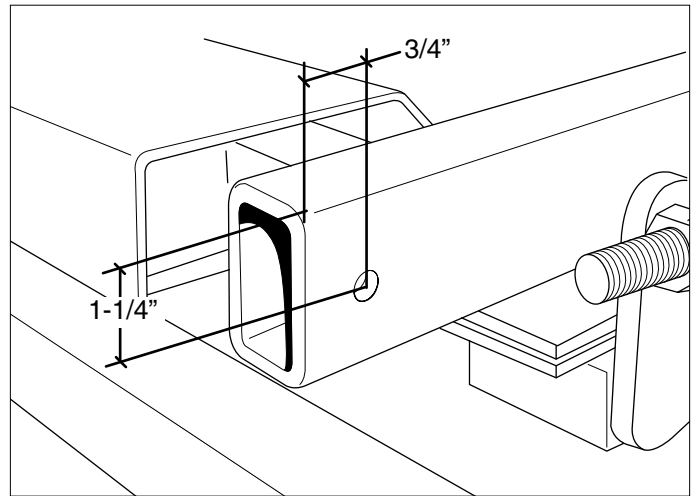

INSTALLATION

1. Park machine on a flat, level surface and engage the parking brake.
2. Measure and mark the front main frame tubes to the dimensions shown in Figure 1. (1-1/4" down from the top of the tube, 3/4" in from the end of the tube.)
3. Using a 3/8" drill bit, drill one (1) hole in each of the main frame tubes from the outside surface of the tube.
4. Slide the weight mount rack into the main frame tubes and align with the holes drilled through the frame (see Figure 2). It may require you drive the arms into the frame tubes using a wooden block and hammer.
5. Finish drilling through the opposite wall of the frame tubes using the weight rack as a guide.
6. Install the 3/8" bolts and nuts and fasten securely.
7. Install the weight plates supplied with the grass collector on the weight mount rack (see Figure 3).
8. Install the weight retainer rod through the weight mount rack and secure with the hairpin clips (see Figure 3).
9. Reinstall the spark plug wires.