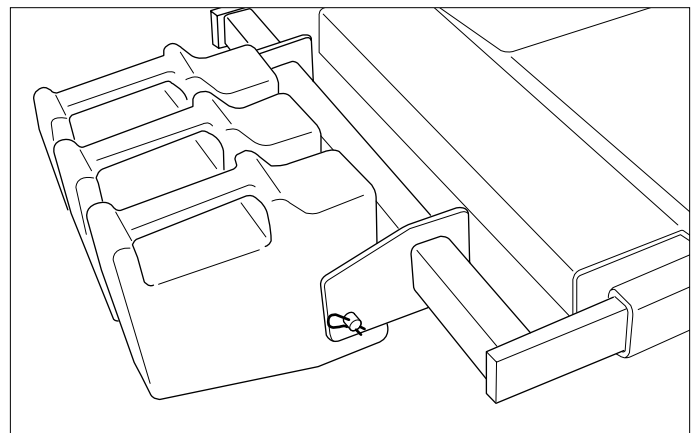

INSTALLATION

1. Park machine on a flat, level surface and engage the parking brake.
2. Measure and mark the front main frame tubes to the dimensions shown in Figure 1. (1-1/4" down from the top of the tube, 3/4" in from the end of the tube.)
3. Using a 3/8" drill bit, drill one (1) hole in each of the main frame tubes from the outside surface of the tube.
4. Slide the weight mount rack into the main frame tubes and align with the holes drilled through the frame (see Figure 2). It may require you drive the arms into the frame tubes using a wooden block and hammer.
5. Finish drilling through the opposite wall of the frame tubes using the weight rack as a guide.
6. Install the 3/8" bolts and nuts and fasten securely.
7. Install the weight plates supplied with the grass collector on the weight mount rack (see Figure 3).
8. Install the weight retainer rod through the weight mount rack and secure with the hairpin clips (see Figure 3).
9. Reinstall the spark plug wires.

Figure 1. Hole Location

Figure 2. Weight Rack Installation

Figure 3. Weight & Retainer Rod Installation

Free Manuals Download Website

<http://myh66.com>

<http://usermanuals.us>

<http://www.somanuals.com>

<http://www.4manuals.cc>