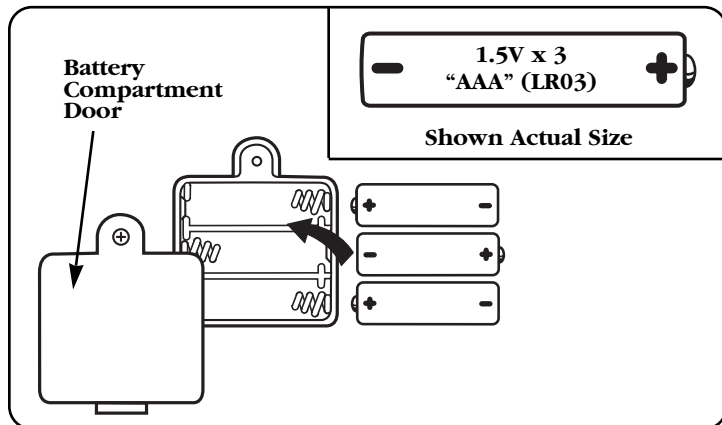

Battery Installation

⚠ CAUTION

Please keep small parts, such as the “AAA” batteries, out of children’s reach. Dispose of “AAA” batteries properly.

- Loosen the screw in the battery compartment door with a Phillips screwdriver.
- Lift to open the battery compartment door.
- Insert three size “AAA” (LR03) **alkaline** batteries as indicated inside the battery compartment.
- Replace the battery compartment door and tighten the screw with a Phillips screwdriver. Do not over-tighten.

Battery Tips

- Do not mix old and new batteries.
- Do not mix different types of batteries: alkaline, standard (carbon-zinc) or rechargeable (nickel-cadmium).

2

- Remove the batteries during long periods of non-use. Always remove exhausted batteries from the product. Battery leakage and corrosion can damage the product. Dispose of batteries properly.
- Never short circuit the battery terminals.
- Non-rechargeable batteries are not to be recharged.
- Only batteries of the same or equivalent type as recommended in the “Battery Installation” instructions are to be used.
- If removable rechargeable batteries are used, they are only to be charged under adult supervision.
- Rechargeable batteries are to be removed from the product before they are charged.
- If you use a battery charger, it should be examined regularly for damage to the cord, plug, enclosure and other parts. Do not use a damaged battery charger until it has been properly repaired