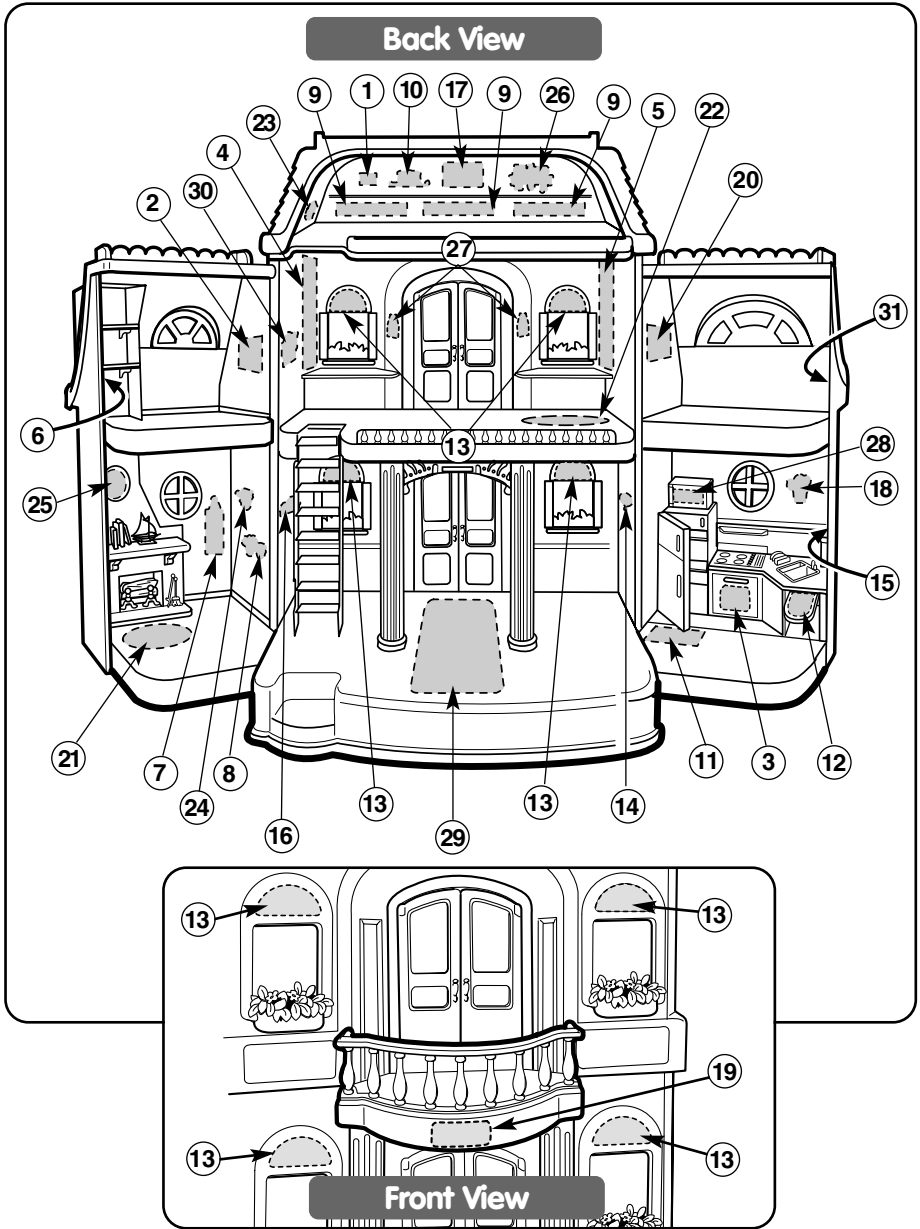

Fisher-Price®

**Loving
Family™**

**Classic
Dollhouse**

Instructions

B2089

B2090

**Please keep this instruction sheet for future reference,
as it contains important information.**

Adult assembly is required.

No tools needed for assembly.

Discover what's possible... www.fisher-price.com

Let's Decorate!

- Make sure the areas where the labels will be applied are clean and dry.
- Apply the labels as indicated in the illustration.
- For best adhesion, avoid repositioning a label once it has been applied.

Open House!

- Rotate the side walls out to open.
- Pull down the main floor.
- Lower the staircase.

Swing Attachment

- Locate the columns inside the house.
- Rest the bar on the swing behind the tabs between the columns.

Playtime's Over

- Place the family and their accessories inside the house or on the third floor.
- Lift the staircase.
- Lift the main floor.
- Rotate the side walls in to close.

Consumer Information

Questions? We'd like to hear from you!