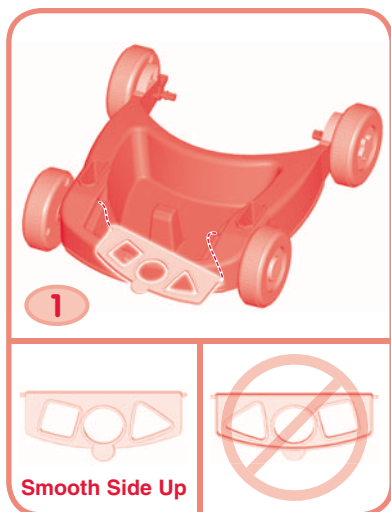

Parts

Assembly

- Position the shape sorter with the smooth outer edge facing up.
- At an angle, fit a peg on one side of the shape sorter into the hole in the base.
- While bending the shape sorter slightly, fit the other peg into the other hole in the base.

Part not shown: Label Sheet

Assembly

- “Snap” the hubs to the back of the base, as shown.

- At an angle, insert a peg on the roller ball into the socket in the front of the handle. Then, push to “snap” the other peg on the roller ball into the other socket in the handle.