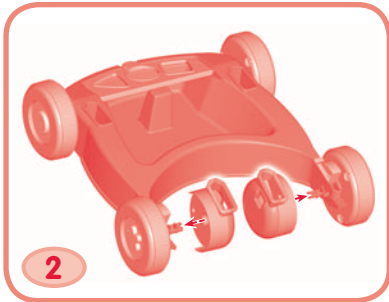

Parts

Assembly

- Position the shape sorter with the smooth outer edge facing up.
- At an angle, fit a peg on one side of the shape sorter into the hole in the base.
- While bending the shape sorter slightly, fit the other peg into the other hole in the base.

Part not shown: Label Sheet

Assembly

- “Snap” the hubs to the back of the base, as shown.

- At an angle, insert a peg on the roller ball into the socket in the front of the handle. Then, push to “snap” the other peg on the roller ball into the other socket in the handle.