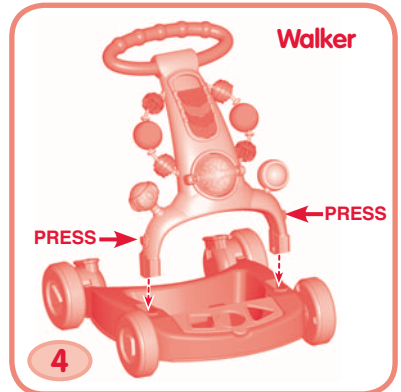

Parts

Assembly

- Position the shape sorter with the smooth outer edge facing up.
- At an angle, fit a peg on one side of the shape sorter into the hole in the base.
- While bending the shape sorter slightly, fit the other peg into the other hole in the base.

Part not shown: Label Sheet

Assembly

- “Snap” the hubs to the back of the base, as shown.

- At an angle, insert a peg on the roller ball into the socket in the front of the handle. Then, push to “snap” the other peg on the roller ball into the other socket in the handle.

Hint: You can assemble the handle in either of two positions: Walker or Wagon.

- Press the buttons on the side of the handle and “snap” the handle into the openings in the base.

- Press the buttons on the side of the handle and “snap” the handle into the openings in the hubs.