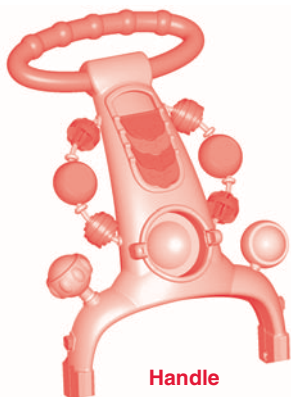

Parts

Assembly

- Position the shape sorter with the smooth outer edge facing up.
- At an angle, fit a peg on one side of the shape sorter into the hole in the base.
- While bending the shape sorter slightly, fit the other peg into the other hole in the base.

Part not shown: Label Sheet

Assembly

- “Snap” the hubs to the back of the base, as shown.

- At an angle, insert a peg on the roller ball into the socket in the front of the handle. Then, push to “snap” the other peg on the roller ball into the other socket in the handle.