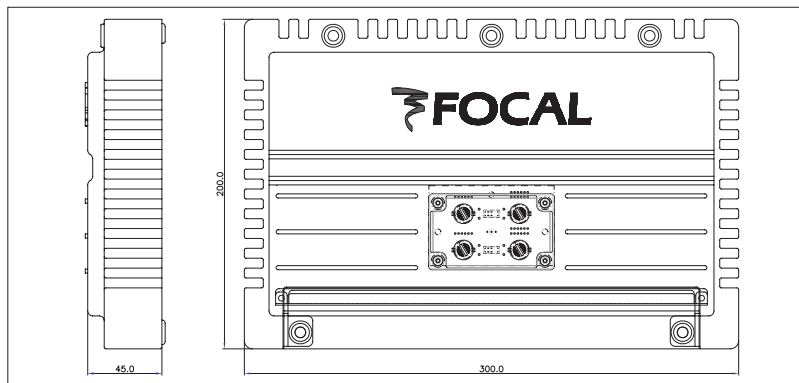

SOLID 4

4 channel class AB power amplifier

- 2,3 or 4 channel amplifier
- Remote control
- Stable into 2 Ohms (4 x 100W)
- Pseudo-balanced RCA input
- Auto power

THD / Power

Mechanical Drawing

Preliminary specifications

Specifications

Nominal power measured at 14.4V continuously @ 4Ω	4 x 75W
Nominal power measured at 14.4V continuously @ 2Ω	4 x 100W
Power in bridge mode measured at 14.4V continuously @ 4Ω	2 x 200W
Signal/noise ratio	> 80dB (A)
Damping factor at 4Ω	50 to 1kHz
Frequency response (-1dB)	10 Hz – 60kHz
Input impedance	20kΩ
Input sensitivity	0.2 – 5V
Input sensitivity high level	0.4 - 9Vrms
High-pass crossover (1/2 and 3/4 channels)	50 – 150Hz (12 dB/oct.)
Low-pass crossover (sub channel)	50 – 150Hz (12 dB/oct.)
Remote control (sub channel)	YES
Adjustable bass boost level	-
Variable phase (SUB)	-
Subsonic filter	-
Maximum cross section of loudspeaker cables	10mm² 7 AWG
Maximum cross section of power cables	35mm² 2 AWG
Protections	Short-circuit Thermal overload Overvoltage Polarity reversal
Dimensions (HxWxD)	1 3/4 x 11 13/16 x 7 7/8" (45 x 300 x 200mm)

Focal® is a trademark of Focal-JMLab® - BP 374 - 108, rue de l'Avenir - 42353 La Talaudière cedex France - Tél. (33) 04 77 43 57 00 - Fax (33) 04 77 37 65 87 - www.focal-fr.com - SCBD081505/1

FOCAL
THE SPIRIT OF SOUND