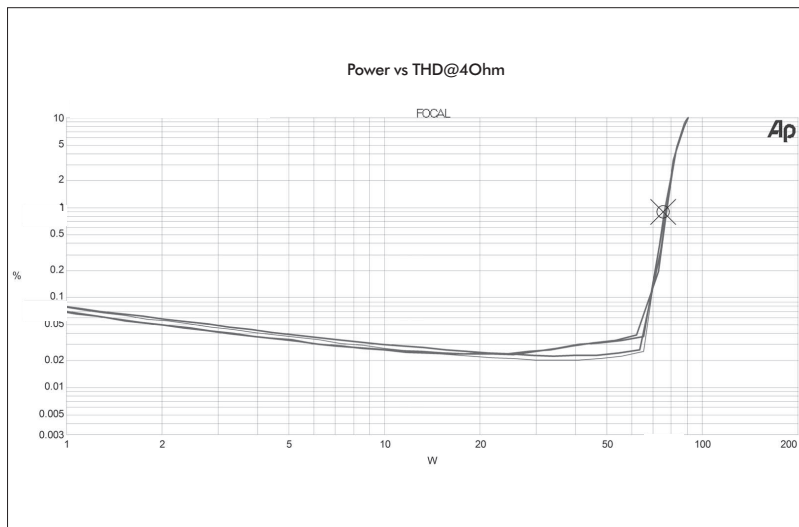

# SOLID 4

4 channel class AB power amplifier

- 2,3 or 4 channel amplifier
- Remote control
- Stable into 2 Ohms (4 x 100W)
- Pseudo-balanced RCA input
- Auto power

## THD / Power

### Specifications

Nominal power measured at 14.4V continuously @ 4Ω	4 x 75W
Nominal power measured at 14.4V continuously @ 2Ω	4 x 100W
Power in bridge mode measured at 14.4V continuously @ 4Ω	2 x 200W
Signal/noise ratio	> 80dB (A)
Damping factor at 4Ω	50 to 1kHz
Frequency response (-1dB)	10 Hz – 60kHz
Input impedance	20kΩ
Input sensitivity	0.2 – 5V
Input sensitivity high level	0.4 - 9Vrms
High-pass crossover (1/2 and 3/4 channels)	50 – 150Hz (12 dB/oct.)
Low-pass crossover (sub channel)	50 – 150Hz (12 dB/oct.)
Remote control (sub channel)	YES
Adjustable bass boost level	-
Variable phase (SUB)	-
Subsonic filter	-
Maximum cross section of loudspeaker cables	10mm <sup>2</sup> 7 AWG
Maximum cross section of power cables	35mm <sup>2</sup> 2 AWG
Protections	Short-circuit Thermal overload Overvoltage Polarity reversal
Dimensions (HxWxD)	1 3/4 x 11 13/16 x 7 7/8" (45 x 300 x 200mm)