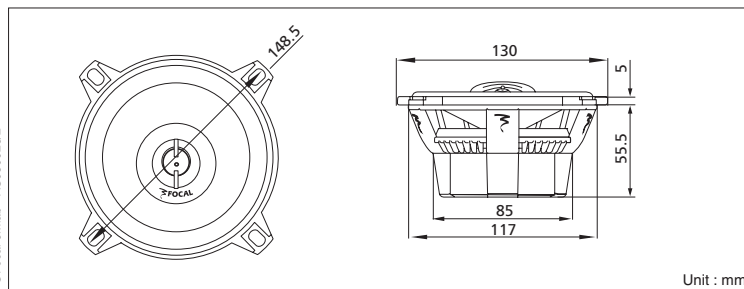

Mechanical Drawing