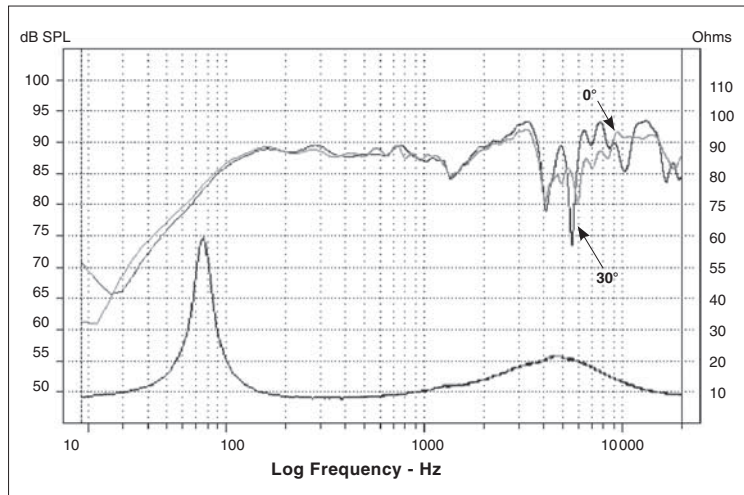

Frequency Response / Impedance