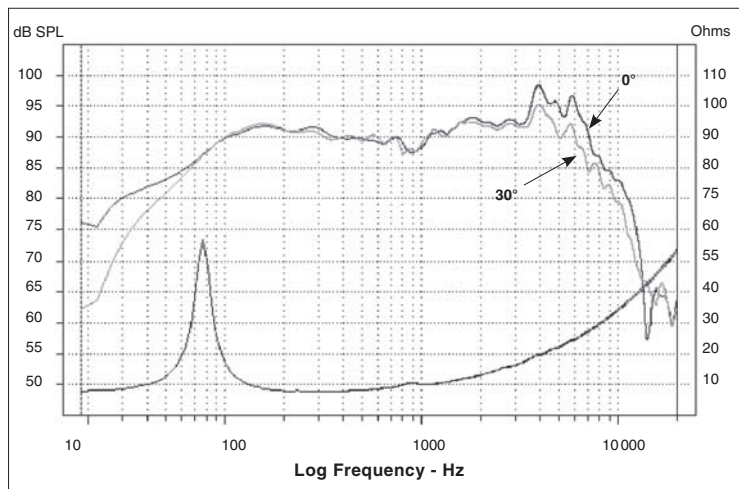

Frequency Response / Impedance