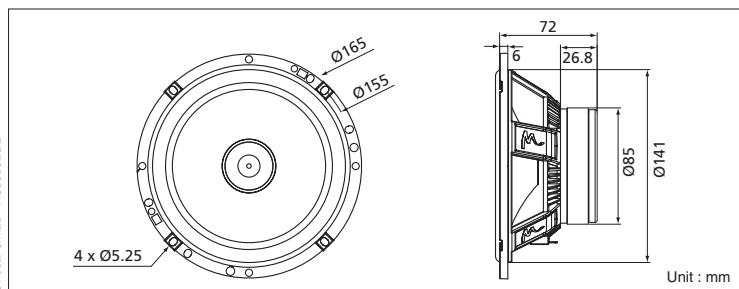

Mechanical Drawing