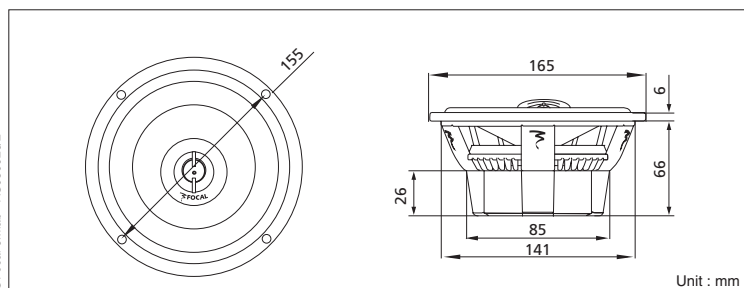

Mechanical Drawing