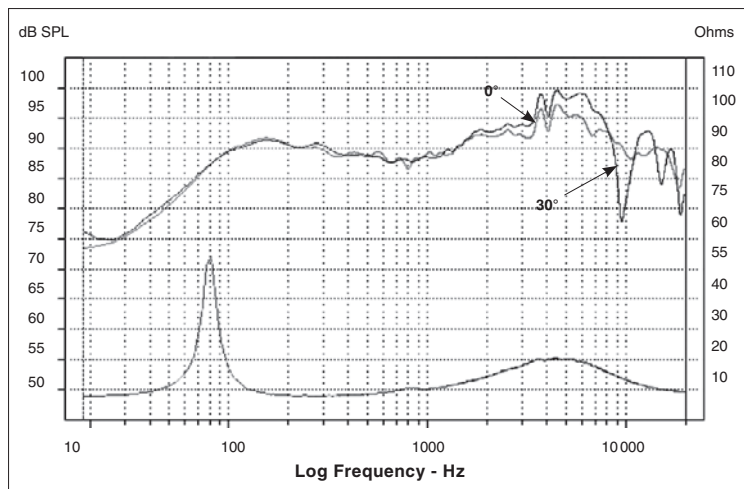

Frequency Response / Impedance