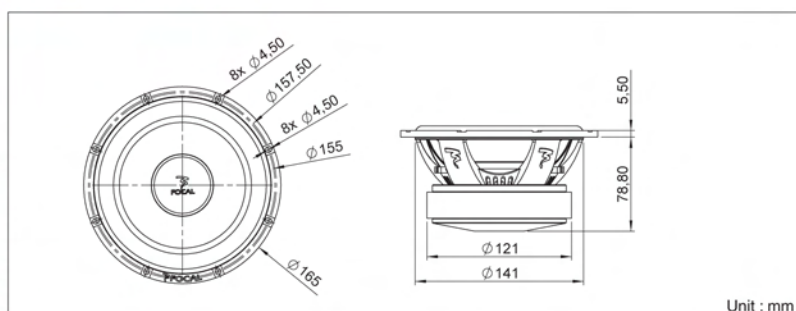

Mechanical Drawing

©Focal-JMlab - DB080416/1