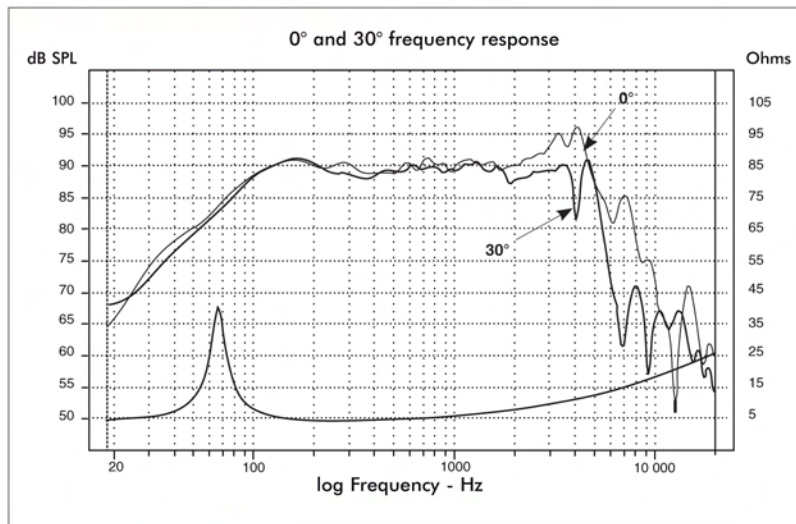

Frequency Response / Impedance

Suggested application

Load	V (l)	Fb (Hz)	F-3dB (Hz)	Ql
Sealed	30	-	73,74	7