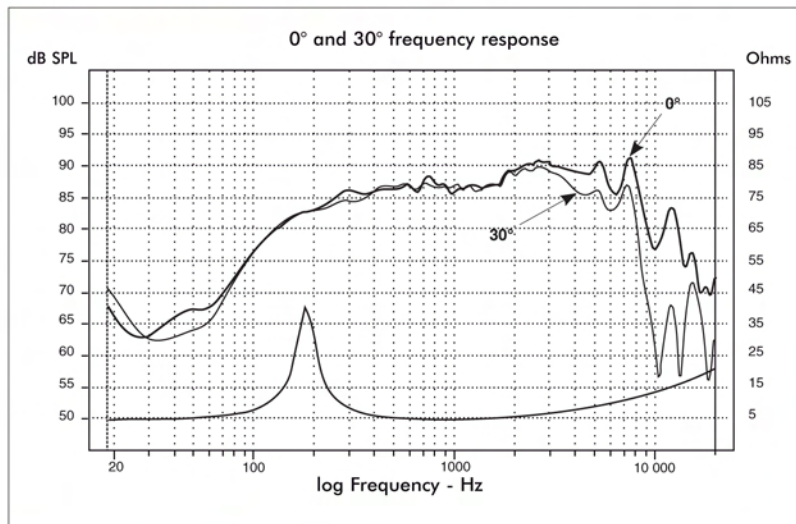

Frequency Response / Impedance

Suggested application

Load	V (l)	Fb (Hz)	F-3dB (Hz)	Ql
Sealed	0,3	-	231	7