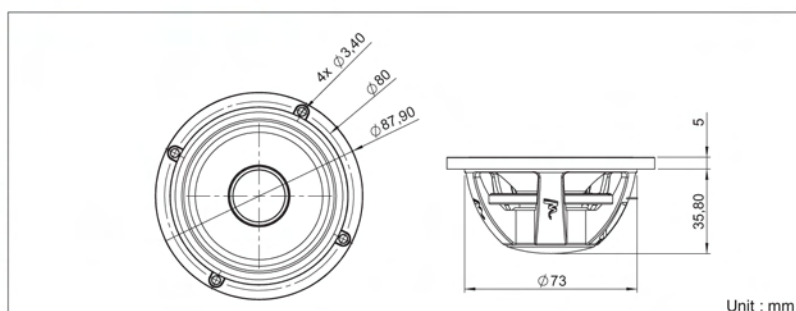

Mechanical Drawing

©Focal-JMLab - DB080418/1