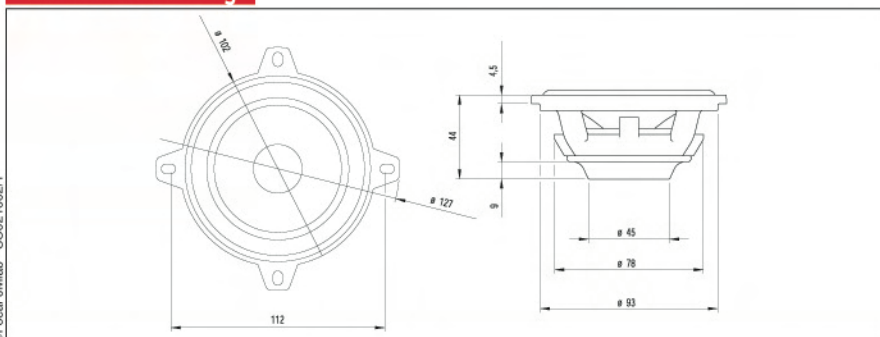

Mechanical Drawing

Suggested application

Load	V (l)	Fb (Hz)	F-3 (Hz)	Ql
Vented				
Sealed