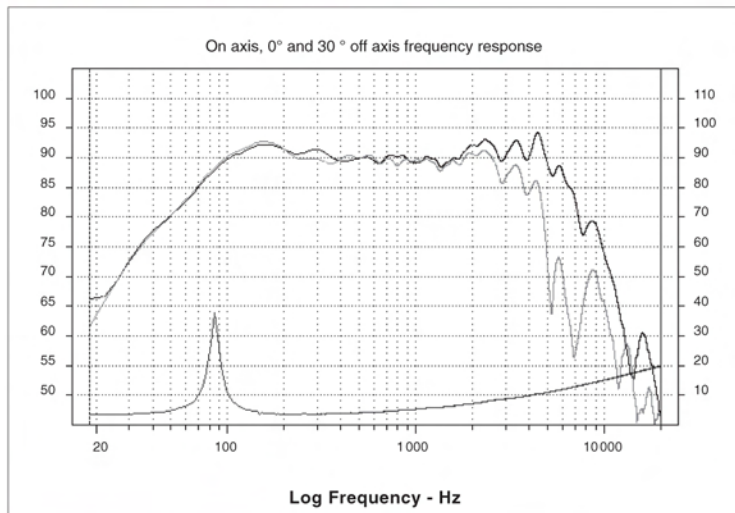

165 VR3

6" Polyglass woofer

- Zamak chassis
- Polyglass cone, Butyl surround
- 25mm Kapton voice-coil former

Specifications

Nominal power	75 W
Maximum power	150 W
Sensitivity	93 dB
Cone	Polyglass
Surround	Butyl
Nom. impedance	4 ohms
DC resistance	3.1 ohms
VC diameter	25 mm
VC height	13 mm
Former	Kapton
Layers	2
Wire	Copper
Inductance	0.22 mH
Xmax	3.5 mm
Magnet d x h	85 x 15 mm 3 ^{1/3} x 9/16 in
Magnet weight	750 g 1.65 lb
Flux density	0.9 T
Gap height	5 mm
Net weight	950 g 2.1 lb

Frequency response / Impedance

Parameters

Fs	83.24 Hz
Vas	6.85 l 0.242 Ft ³
Qts	0.830
Qes	0.900
Qms	10.720
Re	3.1 ohms
Sd	132.73 cm ² 20.57 in ²
Cas	4.88E-08 m ⁵ /N
Mas	74.92 kg/m ⁴
Ras	3655.43 ohms.ac
Cms	2.77E-04 m/N
Mms	13.20 g 0.03 lb
Rms	0.644 Kg/s
Ces	555.10 mF
Les	6.59 mH
Res	36.92 ohms
Bl	4.88 N/A
SPL	88.27 dB/W/m