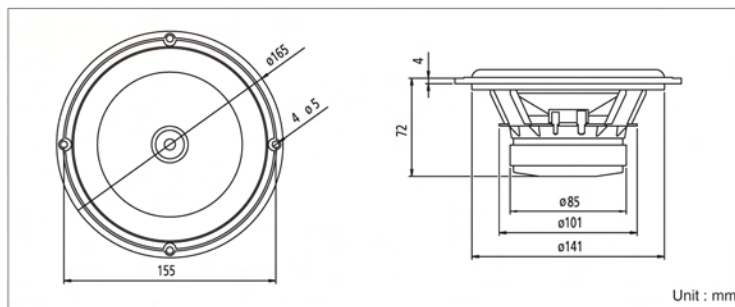

165 VR3

6" Polyglass woofer

- Zamak chassis
- Polyglass cone, Butyl surround
- 25mm Kapton voice-coil former

Specifications

Nominal power	75 W
Maximum power	150 W
Sensitivity	93 dB
Cone	Polyglass
Surround	Butyl
Nom. impedance	4 ohms
DC resistance	3.1 ohms
VC diameter	25 mm
VC height	13 mm
Former	Kapton
Layers	2
Wire	Copper
Inductance	0.22 mH
Xmax	3.5 mm
Magnet d x h	85 x 15 mm 3 ^{1/3} x 9/16 in
Magnet weight	750 g 1.65 lb
Flux density	0.9 T
Gap height	5 mm
Net weight	950 g 2.1 lb

Mechanical Drawing

Suggested application

Load	V (l)	Fb (Hz)	F-3 (Hz)	Ql
Sealed	30	-	75	7

100 V Slim

4" Polyglass Midrange

- Zamak chassis
- Polyglass cone, Butyl surround
- Neodymium magnet

Specifications

Nominal power	50 W	
Maximum power	100 W	
Sensitivity	91 dB	
Cone	Polyglass	
Surround	Butyl	
Nom. impedance	4 ohms	
DC resistance	3.2 ohms	
VC diameter	25 mm	
VC height	8 mm	
Former	Kapton	
Layers	2	
Wire	Copper	
Inductance	0.2 mH	
Xmax	2 mm	
Magnet d x h	-	
Magnet weight	-	
Flux density	1.1 T	
Gap height	3 mm	
Net weight	350 g	0.77 lb