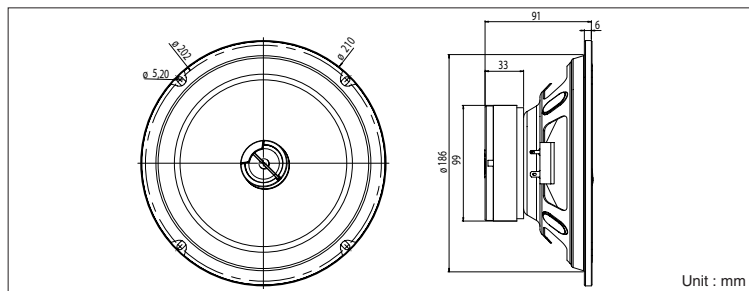

210 CA1

8" Access 1 coaxial

- Adjustable aluminum inverted dome tweeter
- All weather woven glass fiber cone
- 100mm (4") magnet

Frequency Response / Impedance

Mechanical Drawing

©Focal-JMlab - AS05026/2

Focal® is a trademark of Focal-JMlab® - BP 374 - 108, rue de l'Avenir - 42353 La Talaudière cedex France - Tél. [33] 04 77 43 57 00 - Fax [33] 04 77 37 65 87 - www.focal-fr.com - SCAZ070503/3

Specifications

Nominal power	80 W	
Maximum power	160 W	
Sensitivity	93 dB	
Cone	Braided glass fiber®	
Surround	Butyl	
Nom. impedance	4 ohms	
DC resistance	3.31 ohms	
VC diameter	30 mm	1-3/16 in
VC height	12,5 mm	1/2 in
Former	Kapton®	
Layers	2	
Wire	Copper	
Inductance		
Xmax	2.5 mm	1/16 in
Magnet d x h	100 x 20 mm	4x13/16 in
Magnet weight	0.56 kg	1.23 lb
Flux density	1.1 T	
Gap height	5 mm	1/8 in
Net weight	1.55 kg	3.42 lb