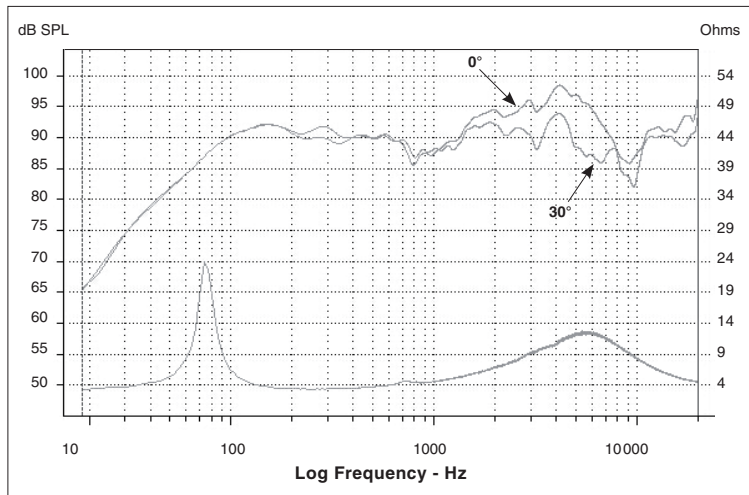

210 CA1

8" Access 1 coaxial

- Adjustable aluminum inverted dome tweeter
- All weather woven glass fiber cone
- 100mm (4") magnet

Frequency Response / Impedance

Mechanical Drawing

©Focal-JMlab - AS05026/2

Focal® is a trademark of Focal-JMlab® - BP 374 - 108, rue de l'Avenir - 42353 La Talaudière cedex France - Tél. [33] 04 77 43 57 00 - Fax [33] 04 77 37 65 87 - www.focal-fr.com - SCAZ070503/3

Specifications

Nominal power	80 W	
Maximum power	160 W	
Sensitivity	93 dB	
Cone	Braided glass fiber®	
Surround	Butyl	
Nom. impedance	4 ohms	
DC resistance	3.31 ohms	
VC diameter	30 mm	1-3/16 in
VC height	12,5 mm	1/2 in
Former	Kapton®	
Layers	2	
Wire	Copper	
Inductance		
Xmax	2.5 mm	1/16 in
Magnet d x h	100 x 20 mm	4x13/16 in
Magnet weight	0.56 kg	1.23 lb
Flux density	1.1 T	
Gap height	5 mm	1/8 in
Net weight	1.55 kg	3.42 lb

Parameters

Fs	49.32 Hz
Vas	27.56 l
Qts	0.52
Qes	0.59
Qms	4.13
Re	3.31 ohms
Sd	226.98 cm² 35.20 in
Cas	4.27E-07 m²/N
Mas	24.4 kg/m⁴
Ras	830.67 ohms.ac
Cms	4.32E-04 m/N
Mms	24.08 g
Rms	1.807 kg/s
Ces	575.20 mF
Les	18.10 mH
Res	22.98 ohms
Bl	6.45 N/A
SPL	89.3 dB/W/m