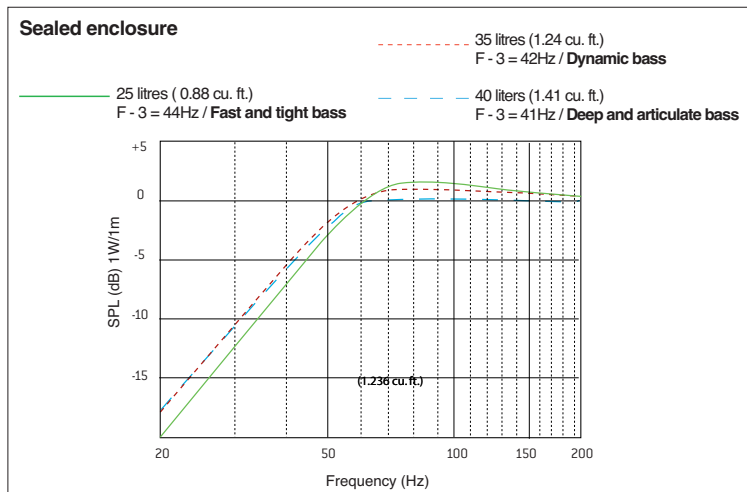

Suggested Application