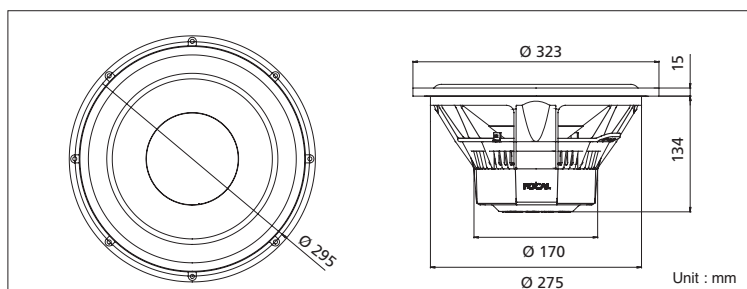

30 A1 DB

30 cm (12'') Access 1 subwoofer

- All weather woven glass fiber cone
- 65 mm/4 layer voice coil
- Voice coil cooling system
- Dual voice coil (2x4Ω)

Suggested Application

Mechanical Drawing

Focal® is a trademark of Focal-JMLab® - BP 374 - 108, rue de l'avenir - 42353 La Talaudière cedex France - Tel. 33 00 4 77 43 57 00 - Fax 33 00 4 77 37 65 87 - www.focal-fr.com - SCAZ070628/1

Specifications

Nominal power	250 W	
Maximum power	500 W	
Sensitivity	91 dB	
Cone	Braided glass fiber	
Surround	Butyl	
Nom. impedance	2 x 4 ohms	
DC resistance (in parallel)	1.69 ohms	
VC diameter	65 mm	2-9/16 in
VC height	18 mm	11-16 in
Former	Kapton®	
Layers	4	
Wire	Copper	
Inductance	0.68 mH	
Xmax	5 mm	3-16 in
Magnet (d x h)	145 x 20 mm	5-11/16x13/16in
Magnet weight	1.15 kg	2.45 lb
Flux density	0.8 T	
Gap height	8 mm	5/16 in
Net weight	4.8 kg	10.58 lb