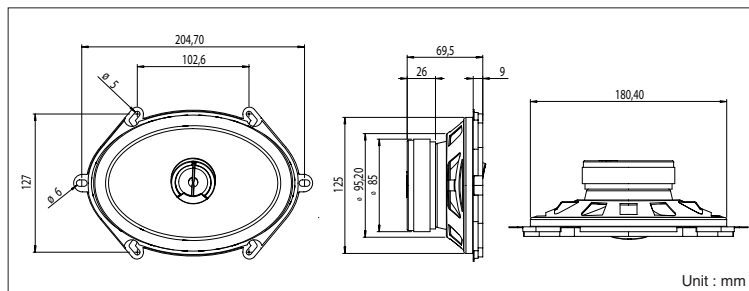

Mechanical Drawing

Focal® is a trademark of Focal-JMlab® - BP 374 - 108, rue de l'avenir - 42353 La Talaudière cedex France - Tél. [33] 04 77 43 57 00 - Fax [33] 04 77 37 65 87 - www.focal-fr.com - SCAZ070503/1

Specifications

Nominal power	60 W	
Maximum power	120 W	
Sensitivity	91 dB	
Cone	Braided glass fiber®	
Surround	Butyl	
Nom. impedance	4 ohms	
DC resistance	2.93 ohms	
VC diameter	25 mm 1in	
VC height	11 mm	7/16 in
Former	Kapton®	
Layers	2	
Wire	Copper	
Inductance		
Xmax	2.5 mm	1/16 in
Magnet d x h	85 x 15 mm	3-1/3x9/16 in
Magnet weight	0.3 kg	0.66 lb
Flux density	1.1 T	
Gap height	5 mm	1/8 in
Net weight	0.95 kg	2.09 lb

Parameters

Fs	77.30 Hz	
Vas	9.99 l	
Qts	0.84	
Qes	0.95	
Qms	7.63	
Re	2.93 ohms	
Sd	153.94 cm²	
Cas	7.01 E-08 m⁵/N	
Mas	60.47 kg/m⁴	
Ras	3849.37 ohms.ac	
Cms	2.96E-04 m/N	
Mms	14.33 g	
Rms	0.912 kg/s	
Ces	667.57 mF	
Les	6.35 mH	
Res	24.54 ohms	
BI	4.63 N/A	
SPL	88.7 dB/W/m	

Suggested application

Load	V (l)	Fb (Hz)	F-3 (Hz)	QI
Sealed	30	-	71	0.97
Sealed	-	-	-	-
Sealed	-	-	-	-