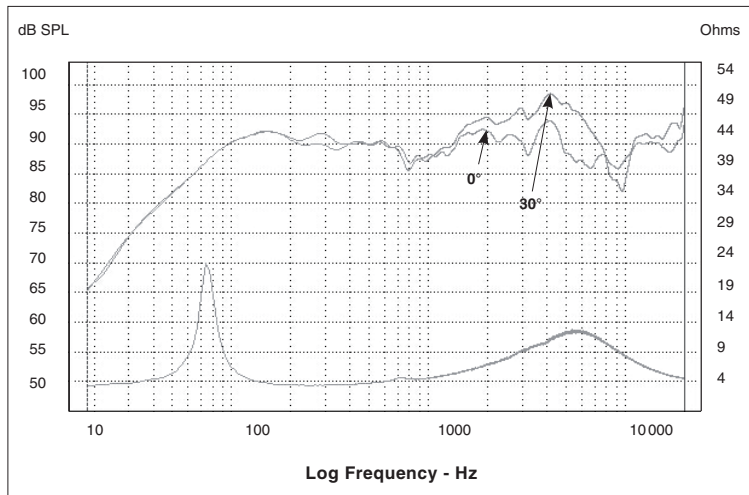

570 CA1

5x7" Access 1 coaxial

- Adjustable aluminum inverted dome tweeter
- All weather woven glass fiber cone
- 85mm (3-1/3") magnet

Frequency Response / Impedance

Mechanical Drawing

Focal® is a trademark of Focal-JMlab® - BP 374 - 108, rue de l'avenir - 42353 La Talaudière cedex France - Tél. [33] 04 77 43 57 00 - Fax [33] 04 77 37 65 87 - www.focal-fr.com - SCAZ070503/1

Specifications

Nominal power	60 W	
Maximum power	120 W	
Sensitivity	91 dB	
Cone	Braided glass fiber®	
Surround	Butyl	
Nom. impedance	4 ohms	
DC resistance	2.93 ohms	
VC diameter	25 mm 1in	
VC height	11 mm	7/16 in
Former	Kapton®	
Layers	2	
Wire	Copper	
Inductance		
Xmax	2.5 mm	1/16 in
Magnet d x h	85 x 15 mm	3-1/3x9/16 in
Magnet weight	0.3 kg	0.66 lb
Flux density	1.1 T	
Gap height	5 mm	1/8 in
Net weight	0.95 kg	2.09 lb

Parameters

Fs	77.30 Hz	
Vas	9.99 l	
Qts	0.84	
Qes	0.95	
Qms	7.63	
Re	2.93 ohms	
Sd	153.94 cm ²	
Cas	7.01 E-08 m ⁵ /N	
Mas	60.47 kg/m ⁴	
Ras	3849.37 ohms.ac	
Cms	2.96E-04 m/N	
Mms	14.33 g	
Rms	0.912 kg/s	
Ces	667.57 mF	
Les	6.35 mH	
Res	24.54 ohms	
BI	4.63 N/A	
SPL	88.7 dB/W/m	