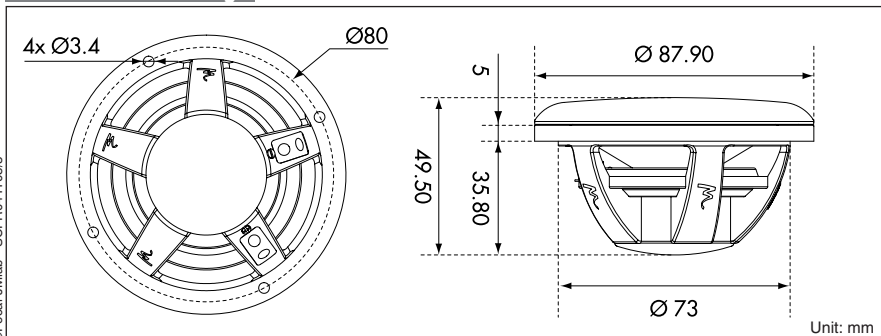

Mechanical Drawing

Focal® is a trademark of Focal-JMLab®