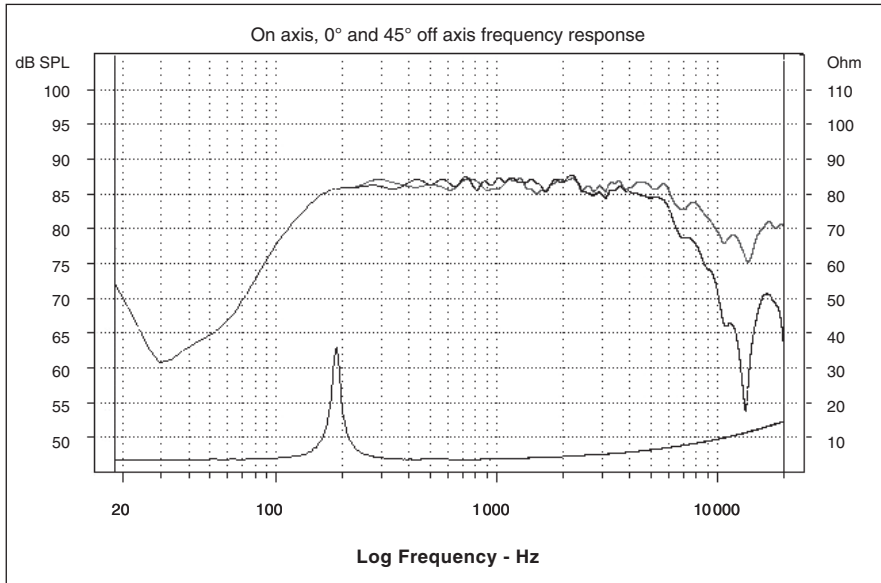

Frequency Response / Impedance

Parameters

Fs	188.74 Hz
Vas	0.31 l
Qts	0.729
Qes	0.770
Qms	13.790
Re	3.37 ohm
Sd	30.19 cm²
Cas	2.18E-09 m⁵/N
Mas	325.84 kg/m⁴
Ras	28021.38 ohm.ac
Cms	2.39E-04 m/N
Mms	2.97 g
Rms	0.255 kg/s
Ces	192.67 mF
Les	3.69 mH
Res	60.35 ohm
BI	3.93 N/A
SPL	86.12 dB/W/m