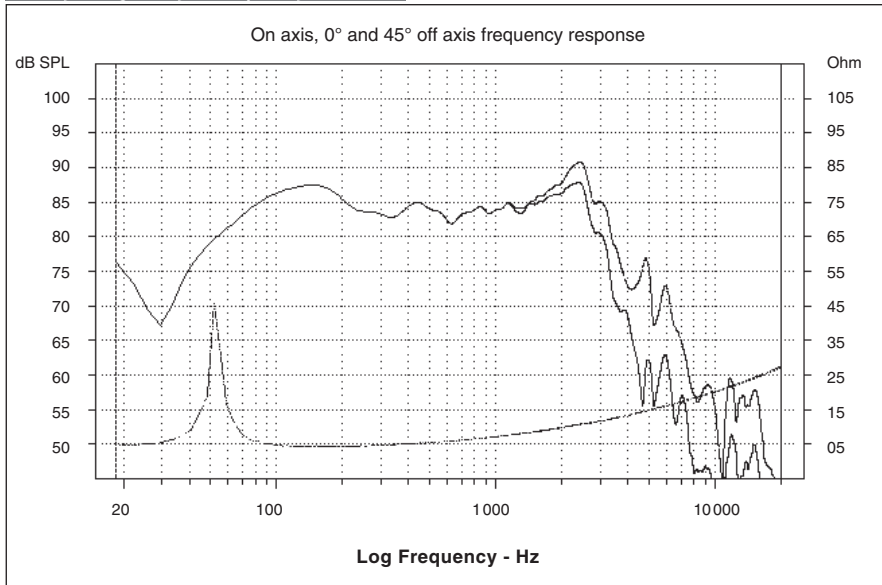

6 W3 Be

6.5" Utopia Be® woofer

- W cone
- Neodymium magnet
- Zamak basket

Specifications

Nominal power	100 W	
Maximum power	200 W	
Sensitivity (2.83V/m)	89 dB	
Cone	W	
Surround	Rubber	
Nom. impedance	4 ohm	
DC resistance	3.22 ohm	
VC diameter	40 mm	1.57 in
VC height	17 mm	0.7 in
Former	Kapton®	
Layers	2	
Wire	Copper	
Inductance	0.69 mH	
Xmax	5.5 mm	
Magnet	Neodymium	
Flux density	0.8 T	
Gap height	6 mm	0.25 in
Net weight	0.9 kg	2 lbs

Frequency Response / Impedance

Parameters

Fs	55.28 Hz
Vas	9.92 l
Qts	0.765
Qes	0.82
Qms	11.42
Re	3.22 ohm
Sd	132.73 cm ²
Cas	7.07E-08 m ⁵ /N
Mas	117.32 kg/m ⁴
Ras	3568.36 ohm.ac
Cms	4.01E-04 m/N
Mms	20.67 g
Rms	0.629 kg/s
Ces	733.18 mF
Les	11.31 mH
Res	44.84 ohm
BI	5.31 N/A
SPL	84.95 dB/W/m

- W cone
- Neodymium magnet
- Zamak basket

Specifications

Nominal power	50 W	
Maximum power	100 W	
Sensitivity (2.83V/m)	88 dB	
Cone	W	
Surround	Rubber	
Nom. impedance	4 ohm	
DC resistance	3.37 ohm	
VC diameter	25 mm	1 in
VC height	8.5 mm	
Former	Kapton®	
Layers	2	
Wire	Aluminum	
Inductance	0.11 mH	
Xmax	2 mm	0.08 in
Magnet	Neodymium	
Flux density	1.2 T	
Gap height	4 mm	0.16 in
Net weight	0.18 kg	0.4 lb