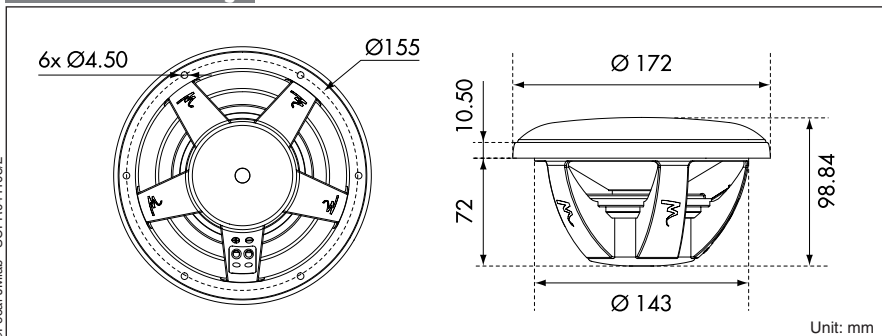

Mechanical Drawing

Focal® is a trademark of Focal-JMLab®

108, rue de l'Avenir - BP 374 - 42353 La Talaudière cedex - France - Tel. +33 4 77 43 57 00 - Fax +33 4 77 43 57 04 - www.focal-fr.com