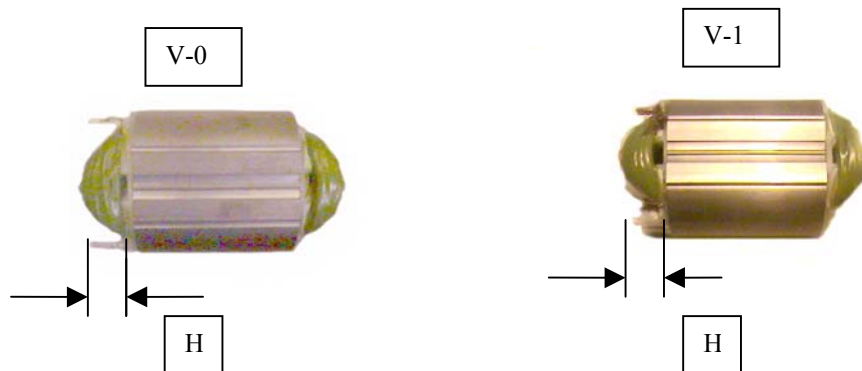

FREUD

FT1000E

VERSION 1-0 ESTATOR/FIELD/STATOR POS / ITEM 5

VERS.	COD.	H
V-1	13605.9123	13mm
V-0	13433.9023	16mm