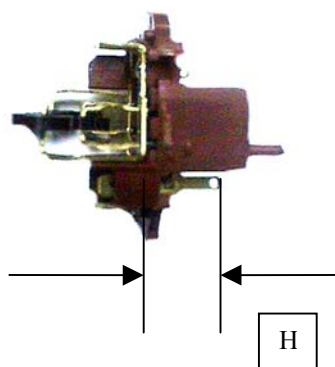

PORTAESCOBILLAS/BRUSH HOLDER/PORTABALAIS POS / ITEM 7

VERS.	COD.	H
V-1	13434.9114	15mm
V-1	13432.9111	15mm
V-0	13434.9111	18mm