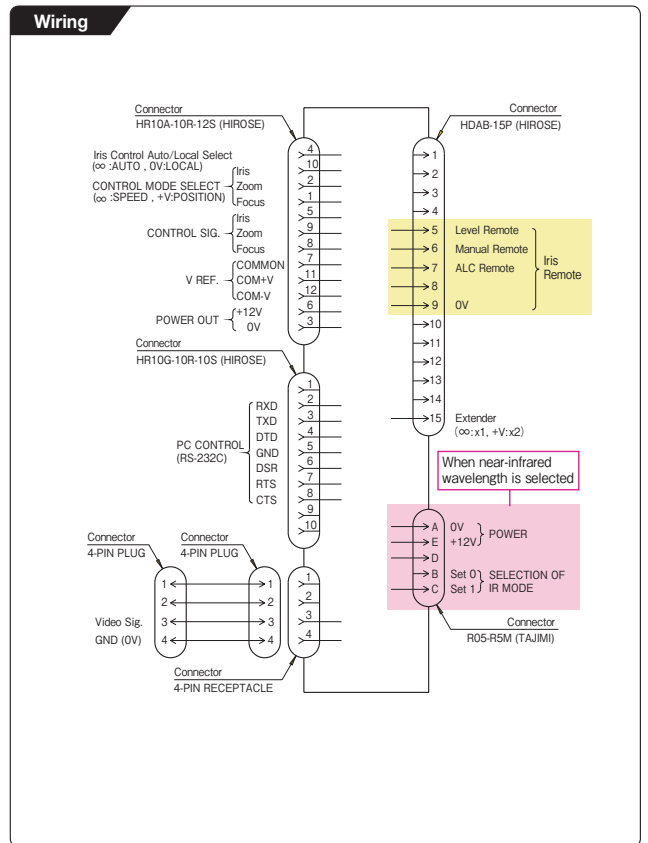

Zoom (1500mm)

D60x12.5R3DE-ZP1

60x Applicable camera (model) 1 2/3 1/2 1/3 1/4 For Surveillance

* Photograph is a similar model.

Day
Night

Zoom Motor Drive Telephoto Long Focal Wide Angle Video Auto Iris Iris-Remote C Mount Metal Mount ND Filter Extender

ZOOM MOTOR DRIVE TELE WIDE VIDEO IRIS-REMOTE C-mt METAL ND 2x

PC Control Full Servo RoHS Compliant

PC SERVO RoHS

D60x12.5R3DE-ZP1			
		1x	2x
Focal Length (mm)		12.5 - 750(60x)	25 - 1500(60x)
Iris Range		F3.8 - T3000 (Equivalent to F3000)	F7.6 - T3000 (Equivalent to F3000)
Operation	Zoom	Servo Control	
	Focus	Servo Control	
Iris		Auto (Video Type) or Remote or Servo Control ^{*1*2}	
Angle Of View (HxV)	1/2"	WIDE	28°43' x 21°44'
		TELE	0°29' x 0°22'
	1/3"	WIDE	21°44' x 16°23'
		TELE	0°22' x 0°17'
	1/4"	WIDE	16°23' x 12°20'
		TELE	0°17' x 0°08'
Focusing Range (From Front Of The Lens)(m)		∞ - 5	
Object Dimensions at M.O.D. (HxV) (mm)	1/2"	WIDE	2465 x 1849
		TELE	41 x 31
	1/3"	WIDE	1849 x 1387
		TELE	31 x 23
	1/4"	WIDE	1387 x 1040
		TELE	23 x 17
Back Focal Distance (in air) (mm)		53.23	31.10
Exit Pupil Position (From Image Plane) (mm)		-77	-38
Filter Thread (mm)		M107 x 1	
Mount		C	
Extender		2x	
Mass (kg)		5.2	
Standard Accessories		Iris Control Cable Connection Connector(15-pin, 5-pin)	
Remarks		•With Metal Mount (*1)When power is turned off, iris will automatically close.	