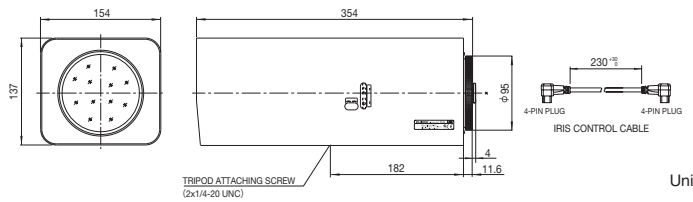

Zoom (1500mm)

D60x12.5R3DE-ZP1

60x Applicable camera (model) 1 2/3 1/2 1/3 1/4 For Surveillance

* Photograph is a similar model.

Day
Night

Zoom Motor Drive Telephoto Long Focal Wide Angle Video Auto Iris Iris-Remote C Mount Metal Mount ND Filter Extender

ZOOM MOTOR DRIVE TELE WIDE VIDEO IRIS-REMOTE C-mt METAL ND 2x

PC Control Full Servo RoHS Compliant

PC SERVO RoHS

D60x12.5R3DE-ZP1			
		1x	2x
Focal Length (mm)		12.5 - 750(60x)	25 - 1500(60x)
Iris Range		F3.8 - T3000 (Equivalent to F3000)	F7.6 - T3000 (Equivalent to F3000)
Operation	Zoom	Servo Control	
	Focus	Servo Control	
Iris		Auto (Video Type) or Remote or Servo Control ^{*1*2}	
Angle Of View (HxV)	1/2"	WIDE	28°43' x 21°44'
		TELE	0°29' x 0°22'
	1/3"	WIDE	21°44' x 16°23'
		TELE	0°22' x 0°17'
	1/4"	WIDE	16°23' x 12°20'
		TELE	0°17' x 0°08'
Focusing Range (From Front Of The Lens)(m)		∞ - 5	
Object Dimensions at M.O.D. (HxV) (mm)	1/2"	WIDE	2465 x 1849
		TELE	41 x 31
	1/3"	WIDE	1849 x 1387
		TELE	31 x 23
	1/4"	WIDE	1387 x 1040
		TELE	23 x 17
Back Focal Distance (in air) (mm)		53.23	31.10
Exit Pupil Position (From Image Plane) (mm)		-77	-38
Filter Thread (mm)		M107 x 1	
Mount		C	
Extender		2x	
Mass (kg)		5.2	
Standard Accessories		Iris Control Cable Connection Connector(15-pin, 5-pin)	
Remarks		•With Metal Mount (*1)When power is turned off, iris will automatically close.	