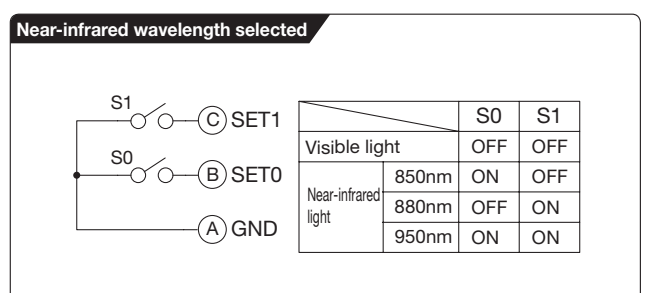

Zoom (1500mm)

D60x12.5R3DE-ZP1

60x Applicable camera (model) 1 2/3 1/2 1/3 1/4 For Surveillance

* Photograph is a similar model.

Day
Night

Zoom Motor Drive Telephoto Long Focal Wide Angle Video Auto Iris Iris-Remote C Mount Metal Mount ND Filter Extender

ZOOM MOTOR DRIVE TELE WIDE VIDEO IRIS-REMOTE C-mt METAL ND 2x

PC Control Full Servo RoHS Compliant

PC SERVO RoHS

D60x12.5R3DE-ZP1			
		1x	2x
Focal Length (mm)		12.5 - 750(60x)	25 - 1500(60x)
Iris Range		F3.8 - T3000 (Equivalent to F3000)	F7.6 - T3000 (Equivalent to F3000)
Operation	Zoom	Servo Control	
	Focus	Servo Control	
Iris		Auto (Video Type) or Remote or Servo Control ^{*1*2}	
Angle Of View (HxV)	1/2"	WIDE	28°43' x 21°44'
		TELE	0°29' x 0°22'
	1/3"	WIDE	21°44' x 16°23'
		TELE	0°22' x 0°17'
	1/4"	WIDE	16°23' x 12°20'
		TELE	0°17' x 0°08'
Focusing Range (From Front Of The Lens)(m)		∞ - 5	
Object Dimensions at M.O.D. (HxV) (mm)	1/2"	WIDE	2465 x 1849
		TELE	41 x 31
	1/3"	WIDE	1849 x 1387
		TELE	31 x 23
	1/4"	WIDE	1387 x 1040
		TELE	23 x 17
Back Focal Distance (in air) (mm)		53.23	31.10
Exit Pupil Position (From Image Plane) (mm)		-77	-38
Filter Thread (mm)		M107 x 1	
Mount		C	
Extender		2x	
Mass (kg)		5.2	
Standard Accessories		Iris Control Cable Connection Connector(15-pin, 5-pin)	
Remarks		•With Metal Mount (*1)When power is turned off, iris will automatically close.	