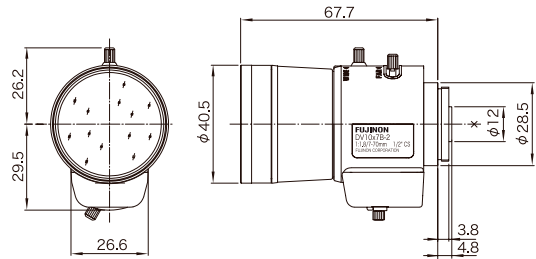

FUJINON CCTV LENS Vari-Focal (7-70mm)

DV10x7B-2

10x Applicable camera (mode) 1 2/3 1/2 1/3 1/4 For Security

* Photograph is a similar model.

Vari-Focal Wide Angle Telephoto Long Focal Manual Iris CS Mount Metal Mount ND Filter Aspherical Lens

VARI **WIDE** **TELE** **MANUAL** **CS-mt** **METAL** **ND** **AT**

Unit : mm

DV10x7B-2			
Focal Length (mm)		7 - 70(10x)	
Iris Range		F1.8 - T360-C	
Operation	Zoom	Manual	
	Focus	Manual	
	Iris	Manual	
Angle Of View (HxV)	1/2"	WIDE	50°01' × 38°12'
		TELE	5°12' × 3°59'
	1/3"	WIDE	38°12' × 28°56'
		TELE	3°59' × 3°02'
	1/4"	WIDE	28°56' × 21°49'
		TELE	3°02' × 2°17'
Focusing Range (From Front Of The Lens) (m)		∞ - 0.3	
Object Dimensions at M.O.D. (HxV) (mm)	1/2"	WIDE	301 × 223
		TELE	60 × 46
	1/3"	WIDE	223 × 166
		TELE	46 × 35
	1/4"	WIDE	166 × 124
		TELE	35 × 26
Back Focal Distance (in air) (mm)		7.90	
Exit Pupil Position (From Image Plane) (mm)		-62	
Filter Thread (mm)		-	
Mount		CS	
Mass (g)		95	
Coil Resistance		-	
Current Consumption		-	
Remarks		•With Metal Mount	