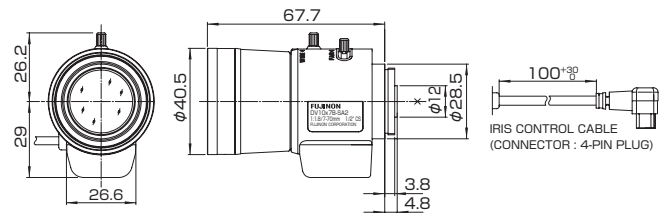

### DV10x7B-SA2

10x Applicable camera (mode) 1 2/3 1/2 1/3 1/4 For Security

\* To be discontinued when stock runs out.  
\* Photograph is a similar model.

Unit : mm

DV10x7B-SA2			
Focal Length (mm)		7 - 70(10x)	
Iris Range		F1.8 - T360(Equivalent to F360)	
Operation	Zoom	Manual	
	Focus	Manual	
	Iris	Auto (DC type)* <sup>1</sup>	
Angle Of View (HxV)	1/2"	WIDE	50°01' × 38°12'
		TELE	5°12' × 3°59'
	1/3"	WIDE	38°12' × 28°56'
		TELE	3°59' × 3°02'
	1/4"	WIDE	28°56' × 21°49'
		TELE	3°02' × 2°17'
Focusing Range (From Front Of The Lens) (m)		∞ - 0.3	
Object Dimensions at M.O.D. (HxV) (mm)	1/2"	WIDE	301 × 223
		TELE	60 × 46
	1/3"	WIDE	223 × 166
		TELE	46 × 35
	1/4"	WIDE	166 × 124
		TELE	35 × 26
Back Focal Distance (in air) (mm)		7.90	
Exit Pupil Position (From Image Plane) (mm)		-62	
Filter Thread (mm)		-	
Mount		CS	
Mass (g)		100	
Coil Resistance		Drive Coil 190Ω Damping Coil 500Ω	
Current Consumption		23mA(Max.) at DC 4V	
Remarks		<ul style="list-style-type: none"> <li>•With Metal Mount</li> <li>(*1) The iris automatically closes when the camera is turned off.</li> <li>DV10x7B-2 : Manual Iris Type</li> <li>DV10x7B-SA2L : Long Cable Type(230mm)</li> </ul>	