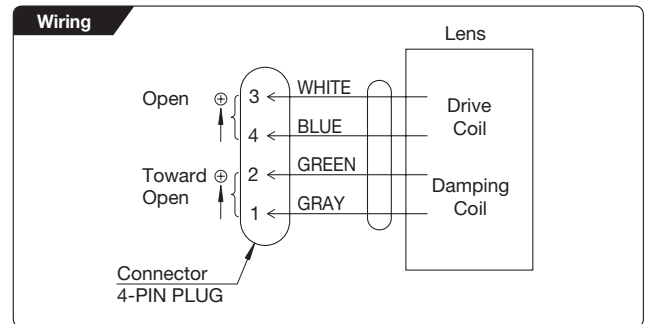

### DV10x7B-SA2

10x Applicable camera (mode) 1 2/3 1/2 1/3 1/4 For Security

\* To be discontinued when stock runs out.  
\* Photograph is a similar model.

Unit : mm

DV10x7B-SA2			
Focal Length (mm)		7 - 70(10x)	
Iris Range		F1.8 - T360(Equivalent to F360)	
Operation	Zoom	Manual	
	Focus	Manual	
	Iris	Auto (DC type)* <sup>1</sup>	
Angle Of View (HxV)	1/2"	WIDE	50°01' × 38°12'
		TELE	5°12' × 3°59'
	1/3"	WIDE	38°12' × 28°56'
		TELE	3°59' × 3°02'
	1/4"	WIDE	28°56' × 21°49'
		TELE	3°02' × 2°17'
Focusing Range (From Front Of The Lens) (m)		∞ - 0.3	
Object Dimensions at M.O.D. (HxV) (mm)	1/2"	WIDE	301 × 223
		TELE	60 × 46
	1/3"	WIDE	223 × 166
		TELE	46 × 35
	1/4"	WIDE	166 × 124
		TELE	35 × 26
Back Focal Distance (in air) (mm)		7.90	
Exit Pupil Position (From Image Plane) (mm)		-62	
Filter Thread (mm)		-	
Mount		CS	
Mass (g)		100	
Coil Resistance		Drive Coil 190Ω Damping Coil 500Ω	
Current Consumption		23mA(Max.) at DC 4V	
Remarks		<ul style="list-style-type: none"> <li>•With Metal Mount</li> <li>(*1) The iris automatically closes when the camera is turned off.</li> <li>DV10x7B-2 : Manual Iris Type</li> <li>DV10x7B-SA2L : Long Cable Type(230mm)</li> </ul>	