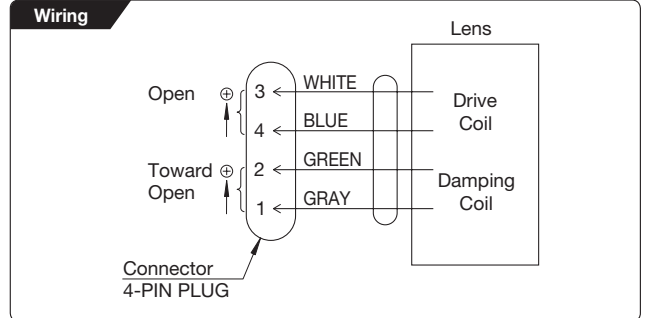

HD Vari-Focal (4 - 15.2mm)

DV3.8x4SR4A-SA1

3.8x Applicable camera (model) 1 2/3 1/1.8 1/2 1/3 1/4 For Security

Unit : mm

DV3.8x4SR4A-SA1

Focal Length (mm)		4 - 15.2 (3.8x)	
Iris Range		F1.5 - T360	
Operation	Zoom	Manual	
	Focus	Manual	
	Iris	Auto (DC type)*1	
Angle Of View (H×V)	1/1.8"	WIDE	103°27' × 77°03'
		TELE	27°23' × 20°34'
	1/2"	WIDE	92°42' × 69°08'
		TELE	24°38' × 18°29'
	1/3"	WIDE	69°08' × 51°40'
		TELE	18°29' × 13°53'
	1/4"	WIDE	51°40' × 38°41'
		TELE	13°53' × 10°25'
Angle Of View (H×V) Aspect Ratio 16 : 9	1/1.8"	WIDE	113°02' × 62°46'
		TELE	29°48' × 16°49'
	1/2"	WIDE	101°14' × 56°21'
		TELE	26°49' × 15°07'
	1/3"	WIDE	75°25' × 42°09'
		TELE	20°08' × 11°21'
	1/4"	WIDE	56°21' × 31°34'
		TELE	15°07' × 8°31'
Focusing Range (From Front Of The Lens) (m)		∞ - 0.3	
Object Dimensions at M.O.D. (H×V) (mm)	1/1.8"	WIDE	801 × 502
		TELE	153 × 114
	1/2"	WIDE	662 × 434
		TELE	138 × 103
	1/3"	WIDE	434 × 305
		TELE	103 × 77
	1/4"	WIDE	305 × 221
		TELE	77 × 57
Object Dimensions at M.O.D.(H×V) (mm) Aspect Ratio 16 : 9	1/1.8"	WIDE	957 × 384
		TELE	168 × 93
	1/2"	WIDE	770 × 338
		TELE	150 × 84
	1/3"	WIDE	488 × 243
		TELE	112 × 63
	1/4"	WIDE	338 × 178
		TELE	84 × 47
Back Focal Distance (in air) (mm)		11.01	
Exit Pupil Position (From Image Plane) (mm)		180	
Filter Thread (mm)		-	
Mount		C	
Mass (g)		120	
Coil Resistance		Drive Coil	190Ω
		Damping Coil	500Ω
Current Consumption		23mA(Max.) at DC 4V	
Remarks		<ul style="list-style-type: none"> •With Metal Mount (*1) When power is turned off, iris will automatically close. DV3.8x4SR4A-SA1L : Long Cable Type (230mm) 	