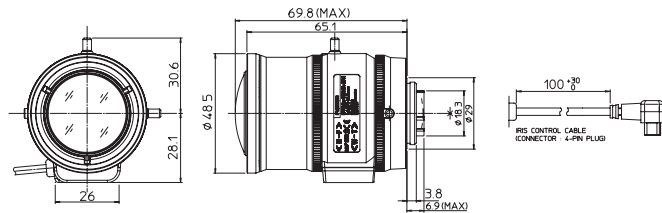

HD Vari-Focal (4 - 15.2mm)

DV3.8x4SR4A-SA1

3.8x Applicable camera (model) 1 2/3 1/1.8 1/2 1/3 1/4 For Security

Unit : mm

DV3.8x4SR4A-SA1

Focal Length (mm)		4 - 15.2 (3.8x)	
Iris Range		F1.5 - T360	
Operation	Zoom	Manual	
	Focus	Manual	
	Iris	Auto (DC type)*1	
Angle Of View (H×V)	1/1.8"	WIDE	103°27' × 77°03'
		TELE	27°23' × 20°34'
	1/2"	WIDE	92°42' × 69°08'
		TELE	24°38' × 18°29'
	1/3"	WIDE	69°08' × 51°40'
		TELE	18°29' × 13°53'
	1/4"	WIDE	51°40' × 38°41'
		TELE	13°53' × 10°25'
Angle Of View (H×V) Aspect Ratio 16 : 9	1/1.8"	WIDE	113°02' × 62°46'
		TELE	29°48' × 16°49'
	1/2"	WIDE	101°14' × 56°21'
		TELE	26°49' × 15°07'
	1/3"	WIDE	75°25' × 42°09'
		TELE	20°08' × 11°21'
	1/4"	WIDE	56°21' × 31°34'
		TELE	15°07' × 8°31'
Focusing Range (From Front Of The Lens) (m)		∞ - 0.3	
Object Dimensions at M.O.D. (H×V) (mm)	1/1.8"	WIDE	801 × 502
		TELE	153 × 114
	1/2"	WIDE	662 × 434
		TELE	138 × 103
	1/3"	WIDE	434 × 305
		TELE	103 × 77
	1/4"	WIDE	305 × 221
		TELE	77 × 57
Object Dimensions at M.O.D.(H×V) (mm) Aspect Ratio 16 : 9	1/1.8"	WIDE	957 × 384
		TELE	168 × 93
	1/2"	WIDE	770 × 338
		TELE	150 × 84
	1/3"	WIDE	488 × 243
		TELE	112 × 63
	1/4"	WIDE	338 × 178
		TELE	84 × 47
Back Focal Distance (in air) (mm)		11.01	
Exit Pupil Position (From Image Plane) (mm)		180	
Filter Thread (mm)		-	
Mount		C	
Mass (g)		120	
Coil Resistance		Drive Coil	190Ω
		Damping Coil	500Ω
Current Consumption		23mA(Max.) at DC 4V	
Remarks		<ul style="list-style-type: none"> •With Metal Mount (*1) When power is turned off, iris will automatically close. DV3.8x4SR4A-SA1L : Long Cable Type (230mm) 	