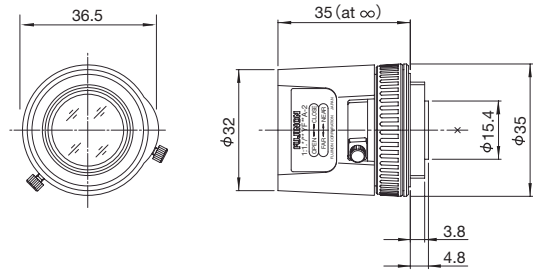

Fixed Focal (8mm)

YF8A-2

Applicable camera (model) 1 2/3 1/2 1/3 1/4 For Security

* Photograph is a similar model.

Unit : mm

YF8A-2		
Focal Length (mm)		8
Iris Range		F1.2 - Close
Operation	Focus	Manual
	Iris	Manual
Angle Of View (H×V)	1/3"	33°24' × 25°22'
	1/4"	25°22' × 19°09'
Focusing Range (From Front Of The Lens)(m)		∞ - 0.1
Object Dimensions at M.O.D. (H×V)(mm)	1/3"	71 × 53
	1/4"	53 × 40
Back Focal Distance (in air) (mm)		8.81
Exit Pupil Position (From Image Plane) (mm)		-147
Filter Thread (mm)		-
Mount		CS
Mass (g)		30
Coil Resistance		-
Current Consumption		-
Remarks		