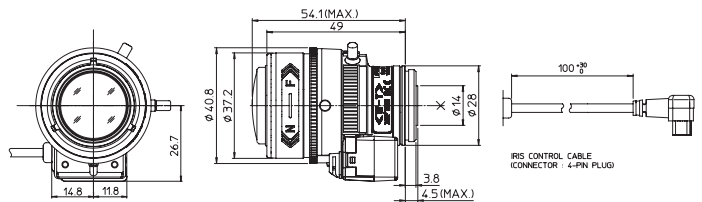

## YV2.8x2.8SR4A-SA2

2.8x Applicable camera (model) 1 2/3 1/2 1/2.7 1/3 1/4 For Security

Unit : mm

YV2.8x2.8SR4A-SA2			
Focal Length (mm)		2.8 - 8 (2.8x)	
Iris Range		F1.3 - T360	
Operation	Zoom	Manual	
	Focus	Manual	
	Iris	Auto (DC type) <sup>*1</sup>	
Angle Of View (HxV)	1/2.7"	WIDE	112°33' × 81°21'
		TELE	38°53' × 29°08'
	1/3"	WIDE	100°34' × 73°22'
		TELE	35°16' × 26°26'
	1/4"	WIDE	73°22' × 54°18'
		TELE	26°26' × 19°49'
Angle Of View (HxV) Aspect Ratio 16 : 9	1/2.7"	WIDE	125°6' × 65°35'
		TELE	42°23' × 23°47'
	1/3"	WIDE	111°8' × 59°19'
		TELE	38°27' × 21°35'
	1/4"	WIDE	80°23' × 44°13'
		TELE	28°47' × 16°13'
Focusing Range (From Front Of The Lens) (m)		∞ - 0.3	
Object Dimensions at M.O.D. (HxV) (mm)	1/2.7"	WIDE	917 × 525
		TELE	226 × 166
	1/3"	WIDE	737 × 455
		TELE	204 × 151
	1/4"	WIDE	456 × 314
		TELE	151 × 112
Object Dimensions at M.O.D. (HxV) (mm) Aspect Ratio 16 : 9	1/2.7"	WIDE	1181 × 394
		TELE	248 × 135
	1/3"	WIDE	895 × 348
		TELE	224 × 122
	1/4"	WIDE	517 × 249
		TELE	165 × 91
Back Focal Distance (in air) (mm)		8.49	
Exit Pupil Position (From Image Plane) (mm)		217	
Filter Thread (mm)		-	
Mount		CS	
Mass (g)		60	
Coil Resistance		Drive Coil	190 Ω
		Damping Coil	500 Ω
Current Consumption		23mA(Max.) at DC 4V	
Remarks		<ul style="list-style-type: none"> <li>•With Metal Mount</li> <li>(*1) When power is turned off, iris will automatically close.</li> <li>YV2.8x2.8SR4A-SA2L : Long Cable Type (230mm)</li> </ul>	