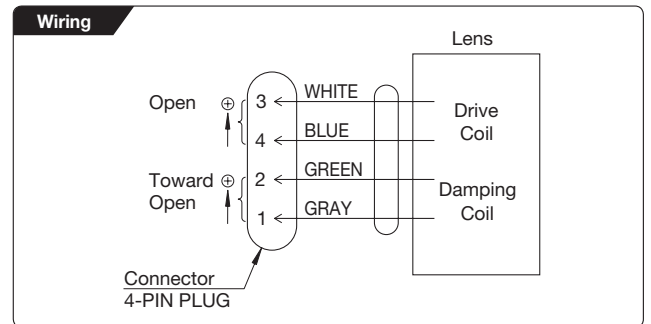

## YV2.8x2.8SR4A-SA2

2.8x Applicable camera (model) 1 2/3 1/2 1/2.7 1/3 1/4 For Security

Unit : mm

YV2.8x2.8SR4A-SA2			
Focal Length (mm)		2.8 - 8 (2.8x)	
Iris Range		F1.3 - T360	
Operation	Zoom	Manual	
	Focus	Manual	
	Iris	Auto (DC type) <sup>*1</sup>	
Angle Of View (HxV)	1/2.7"	WIDE	112°33' × 81°21'
		TELE	38°53' × 29°08'
	1/3"	WIDE	100°34' × 73°22'
		TELE	35°16' × 26°26'
	1/4"	WIDE	73°22' × 54°18'
		TELE	26°26' × 19°49'
Angle Of View (HxV) Aspect Ratio 16 : 9	1/2.7"	WIDE	125°6' × 65°35'
		TELE	42°23' × 23°47'
	1/3"	WIDE	111°8' × 59°19'
		TELE	38°27' × 21°35'
	1/4"	WIDE	80°23' × 44°13'
		TELE	28°47' × 16°13'
Focusing Range (From Front Of The Lens) (m)		∞ - 0.3	
Object Dimensions at M.O.D. (HxV) (mm)	1/2.7"	WIDE	917 × 525
		TELE	226 × 166
	1/3"	WIDE	737 × 455
		TELE	204 × 151
	1/4"	WIDE	456 × 314
		TELE	151 × 112
Object Dimensions at M.O.D. (HxV) (mm) Aspect Ratio 16 : 9	1/2.7"	WIDE	1181 × 394
		TELE	248 × 135
	1/3"	WIDE	895 × 348
		TELE	224 × 122
	1/4"	WIDE	517 × 249
		TELE	165 × 91
Back Focal Distance (in air) (mm)		8.49	
Exit Pupil Position (From Image Plane) (mm)		217	
Filter Thread (mm)		-	
Mount		CS	
Mass (g)		60	
Coil Resistance		Drive Coil	190 Ω
		Damping Coil	500 Ω
Current Consumption		23mA(Max.) at DC 4V	
Remarks		<ul style="list-style-type: none"> <li>•With Metal Mount</li> <li>(*1) When power is turned off, iris will automatically close.</li> <li>YV2.8x2.8SR4A-SA2L : Long Cable Type (230mm)</li> </ul>	