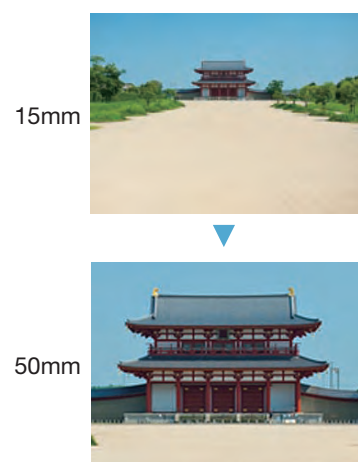

[Lens Image]