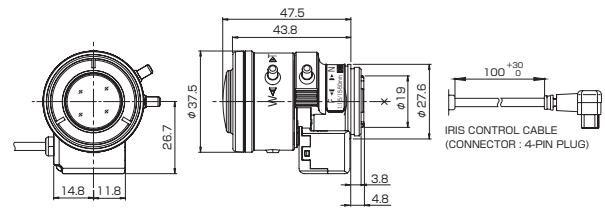

HD Vari-Focal (15-50mm)

YV3.3x15HR4A-SA2

3.3x Applicable camera (model) 1 2/3 1/2 1/3 1/4 For Security

Unit : mm

YV3.3x15HR4A-SA2			
Focal Length (mm)		15 - 50 (3.3x)	
Iris Range		F1.5 - T360(Equivalent to F360)	
Operation	Zoom	Manual	
	Focus	Manual	
	Iris	Auto (DC type)*1	
Angle Of View (HxV)	1/3"	WIDE	18°29' × 13°45'
		TELE	5°29' × 4°09'
	1/4"	WIDE	13°45' × 10°16'
		TELE	4°09' × 3°08'
Focusing Range (From Front Of The Lens) (m)		∞ - 0.8	
Object Dimensions at M.O.D. (HxV) (mm)	1/3"	WIDE	271 × 201
		TELE	91 × 69
	1/4"	WIDE	201 × 150
		TELE	69 × 52
Back Focal Distance (in air) (mm)		MIN.8.56	
Exit Pupil Position (From Image Plane) (mm)		-50	
Filter Thread (mm)		-	
Mount		CS	
Mass (g)		50	
Coil Resistance		Drive Coil	190Ω
		Damping Coil	500Ω
Current Consumption		23mA(Max.) at DC 4V	
Remarks		•With Metal Mount (*1) When power is turned off, iris will automatically close.	