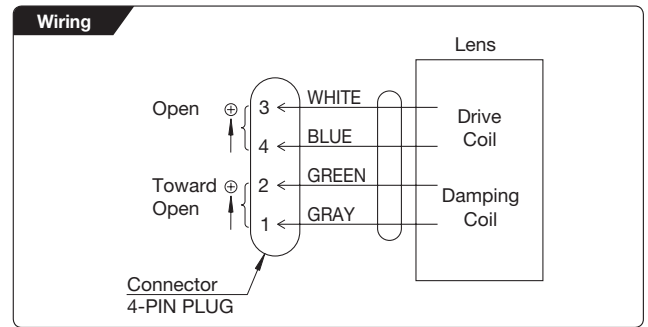

HD Vari-Focal (15-50mm)

YV3.3x15HR4A-SA2

3.3x Applicable camera (model) 1 2/3 1/2 1/3 1/4 For Security

Unit : mm

YV3.3x15HR4A-SA2			
Focal Length (mm)		15 - 50 (3.3x)	
Iris Range		F1.5 - T360(Equivalent to F360)	
Operation	Zoom	Manual	
	Focus	Manual	
	Iris	Auto (DC type)*1	
Angle Of View (HxV)	1/3"	WIDE	18°29' × 13°45'
		TELE	5°29' × 4°09'
	1/4"	WIDE	13°45' × 10°16'
		TELE	4°09' × 3°08'
Focusing Range (From Front Of The Lens) (m)		∞ - 0.8	
Object Dimensions at M.O.D. (HxV) (mm)	1/3"	WIDE	271 × 201
		TELE	91 × 69
	1/4"	WIDE	201 × 150
		TELE	69 × 52
Back Focal Distance (in air) (mm)		MIN.8.56	
Exit Pupil Position (From Image Plane) (mm)		-50	
Filter Thread (mm)		-	
Mount		CS	
Mass (g)		50	
Coil Resistance		Drive Coil	190Ω
		Damping Coil	500Ω
Current Consumption		23mA(Max.) at DC 4V	
Remarks		•With Metal Mount (*1) When power is turned off, iris will automatically close.	