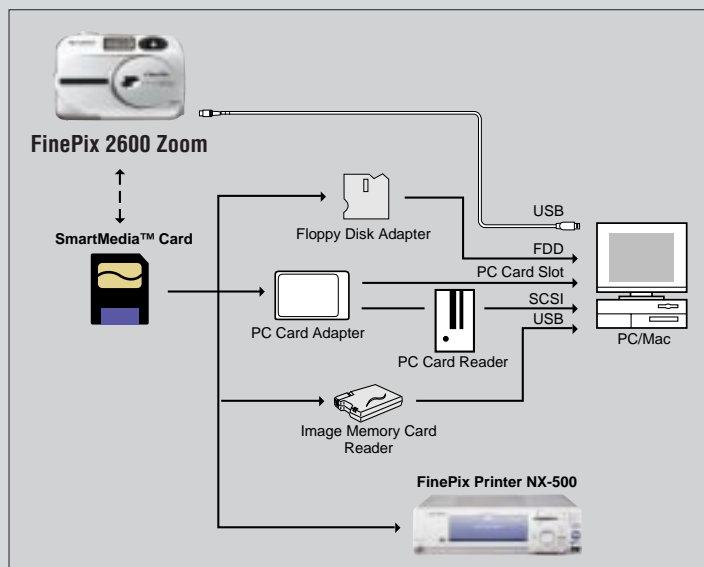

SYSTEM CONFIGURATION

OPTIONAL ACCESSORIES

Image Memory Card
MG-4S
MG-8S
MG-16S/SW
MG-32S/SW
MG-64S/SW
MG-128SW

AC Power Adapter
AC-3V

Floppy Disk Adapter
FD-A2

Battery Charger with Battery
BK-NH
• Charged in approx. 2 hours,
• With Euro type or UK type plug

PC Card Adapter
PC-AD3

Rechargeable Battery
2HR-3UF
• 2 × AA-type Ni-MH

Image Memory Card Reader
SM-R2

Soft Case
SC-FX26

Apple is a registered trademark of Apple Computer Inc.
QuickTime is a trademark of Apple Computer Inc.
All other trademarks are the property of their respective holders.

For more information on the full range of Fujifilm digital products, please visit our Website: <http://www.fujifilm.co.uk>

FUJIFILM

FUJI PHOTO FILM CO., LTD.

26-30, NISHIAZABU 2-CHOME, MINATO-KU, TOKYO 106-8555, JAPAN Download From Www.Somanuals.com. All Manuals Search And Download. Ref No. FR-1115 (08-00) 08-DT-MW) Printed in Japan © 2000 Fuji Photo Film Co., Ltd.