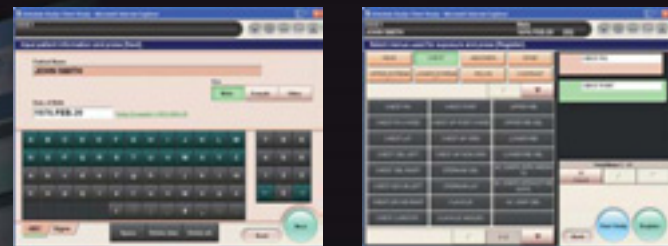

FCRView is an all-in-one viewer that turns your desk into a multi-functional workstation with your radiographic exam needs. You can initiate and preview exposures, process and print your studies, and backup patient data all with this viewer from Fujifilm.

CONSOLE

Simple to operate.

VIEWER

Total flexibility with displaying images.

ARCHIVE

Large storage capacity with solid control.

CONSOLE

Simple patient registration

Operation is easy with either the mouse or keyboard. Input patient information and then with the Exposure Menu you can designate the body part to be exposed and obtain optimized images.

Simple storage and retrieval with the patient database