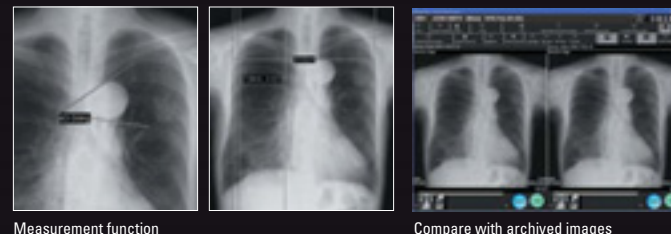

Operation is easy with either the mouse or keyboard. Input patient information and then with the Exposure Menu you can designate the body part to be exposed and obtain optimized images.

Simple storage and retrieval with the patient database

Data can be quickly retrieved and displayed with ease from the patient database which can carry up to a maximum of 200,000 registrations.

VIEWER

Enhanced functionality

Have the flexibility of magnifying images and displaying studies side-by-side. Comparison with past images can also be simply conducted. Equipped with both length and angle measurement functionality, this viewer certainly enhances diagnostic capability.