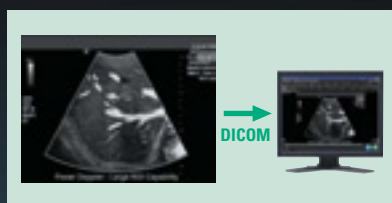

CONSOLE

Simple patient registration

Operation is easy with either the mouse or keyboard. Input patient information and then with the Exposure Menu you can designate the body part to be exposed and obtain optimized images.

Simple storage and retrieval with the patient database

Data can be quickly retrieved and displayed with ease from the patient database which can carry up to a maximum of 200,000 registrations.

VIEWER

Enhanced functionality

Have the flexibility of magnifying images and displaying studies side-by-side. Comparison with past images can also be simply conducted. Equipped with both length and angle measurement functionality, this viewer certainly enhances diagnostic capability.

Have a variety of image formats all in one place

A variety of images in different formats can be stored under a patient file, such as ultrasound study referral images in DICOM format and general formats such as JPEG.

ARCHIVE

Media storage

Image data stored on the PC HDD can be automatically backed up on DVD with high image quality. Film outputs of DICOM files are made with a connectable Dry Imager.

Equipped with PDI (Portable Data for Imaging)

By writing patient images along with Simplified Viewer Software onto CD-R, images in DICOM format can be distributed to patients for use or view on regular PCs.

Image Intelligence™ from Fujifilm

Image Intelligence™ from Fujifilm is an integration of digital image processing technologies to enhance the contrast and sharpness of the entire image without any risk of losing the image details.

The result is a high-resolution image which can be used for detailed medical reading and diagnosis, satisfying the highest demand at less X-ray exposure.