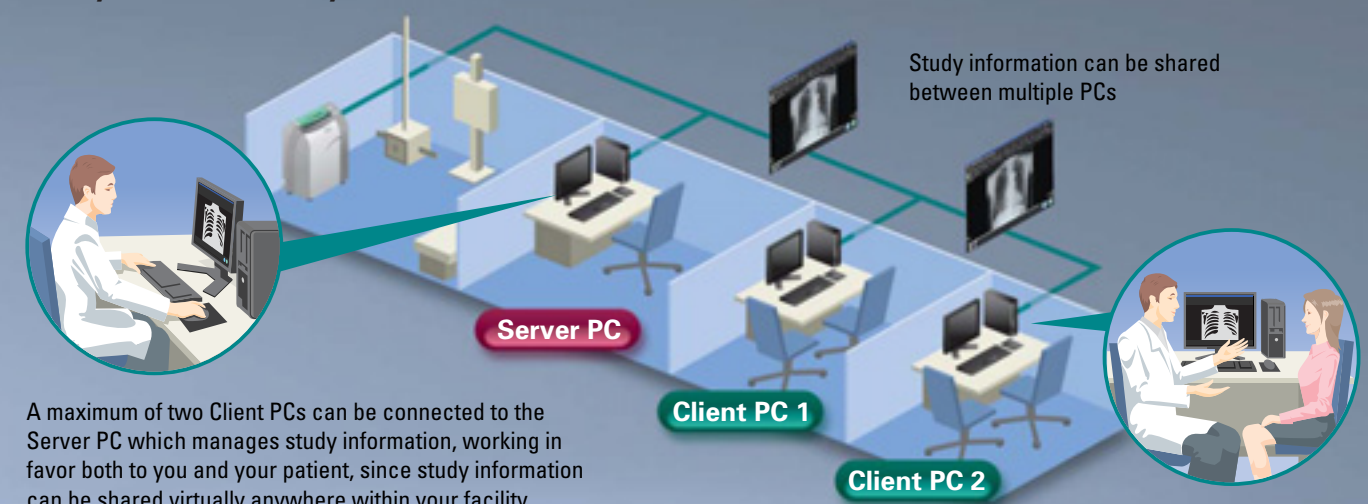

Operation is easy with either the mouse or keyboard. Input patient information and then with the Exposure Menu you can designate the body part to be exposed and obtain optimized images.

Simple storage and retrieval with the patient database

By writing patient images along with Simplified Viewer Software onto CD-R, images in DICOM format can be distributed to patients for use or view on regular PCs.

Image Intelligence™ from Fujifilm

Image Intelligence™ from Fujifilm is an integration of digital image processing technologies to enhance the contrast and sharpness of the entire image without any risk of losing the image details.

Read the IP

Images recorded on the Imaging Plate (IP) are read with an image reader. IPs can be repeatedly used since images can be erased.

Diagnosis

Read images are converted to optimized state and displayed on the viewer. A diversity of functions then support your exam needs.

A maximum of two Client PCs can be connected to the Server PC which manages study information, working in favor both to you and your patient, since study information can be shared virtually anywhere within your facility.