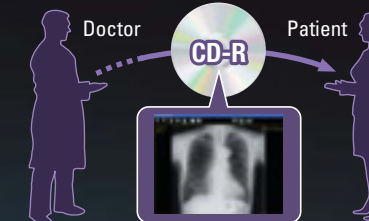

ARCHIVE

Media storage

Image data stored on the PC HDD can be automatically backed up on DVD with high image quality. Film outputs of DICOM files are made with a connectable Dry Imager.

Equipped with PDI (Portable Data for Imaging)

By writing patient images along with Simplified Viewer Software onto CD-R, images in DICOM format can be distributed to patients for use or view on regular PCs.

Image Intelligence™ from Fujifilm

Image Intelligence™ from Fujifilm is an integration of digital image processing technologies to enhance the contrast and sharpness of the entire image without any risk of losing the image details.

The result is a high-resolution image which can be used for detailed medical reading and diagnosis, satisfying the highest demand at less X-ray exposure.

Image Intelligence™ is the result of an ideal combination of Fujifilm's many years of experience in imaging and its ability to create superior hardware and software products.