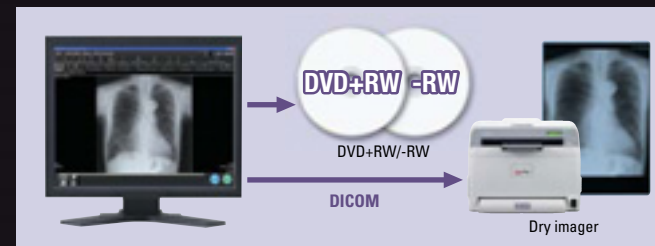

Measurement function

Compare with archived images

Have a variety of image formats all in one place

A variety of images in different formats can be stored under a patient file, such as ultrasound study referral images in DICOM format and general formats such as JPEG.

ARCHIVE

Media storage

Image data stored on the PC HDD can be automatically backed up on DVD with high image quality. Film outputs of DICOM files are made with a connectable Dry Imager.

Equipped with PDI (Portable Data for Imaging)