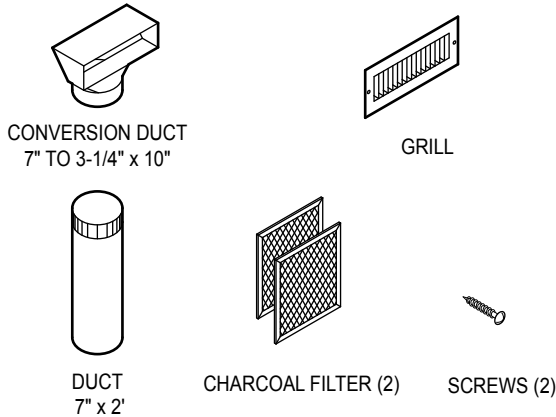

< NAME OF PARTS >

Please confirm contents in the above figure first.

FIG 1

The liner and the power unit are completely installed. Please refer to each installation book for the installation method.

Assemble the duct and the conversion duct temporarily, and decide the location of the grill. Adjust length by cutting the duct to preferred length. Cut a rectangular hole for the grill in the soffit when the location of the grill is decided. Remove the protection seal of the grill.

FIG 2

Attach the conversion duct to the wall or soffit. Attach the grill with the screws provided to the soffit. Please refer to cross section FIG4 for detailed assembly. Do the taping to each joint with duct tape. When installing without a soffit, please refer FIG5

FIG 3

CAUTION

- Do not use screws to join the duct parts.
- Be careful not to expand the hole too much, and be careful not to damage soffit etc.

< The cross section >

FIG 4

FIG 5

The charcoal filter is placed on the backside of the slot filter and it is reinstalled in the unit. Note do not place the charcoal filter over screw hole.