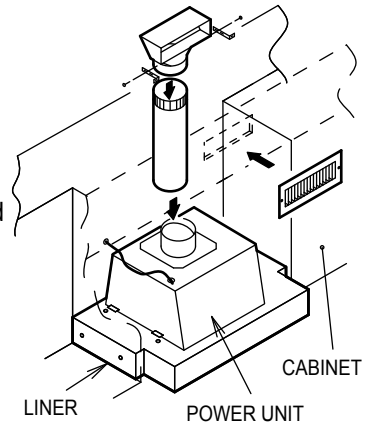

< NAME OF PARTS >

Please confirm contents in the above figure first.

FIG 1

The liner and the power unit are completely installed. Please refer to each installation book for the installation method.

Assemble the duct and the conversion duct temporarily, and decide the location of the grill. Adjust length by cutting the duct to preferred length. Cut a rectangular hole for the grill in the soffit when the location of the grill is decided. Remove the protection seal of the grill.

FIG 2

Attach the conversion duct to the wall or soffit. Attach the grill with the screws provided to the soffit. Please refer to cross section FIG4 for detailed assembly. Do the taping to each joint with duct tape. When installing without a soffit, please refer FIG5

FIG 3

CAUTION

- Do not use screws to join the duct parts.
- Be careful not to expand the hole too much, and be careful not to damage soffit etc.

< The cross section >

FIG 4

FIG 5

The charcoal filter is placed on the backside of the slot filter and it is reinstalled in the unit. Note do not place the charcoal filter over screw hole.