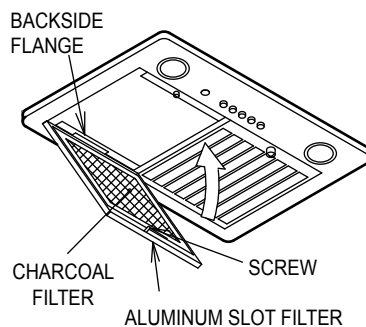

FIG 2

Attach the conversion duct to the wall or soffit. Attach the grill with the screws provided to the soffit. Please refer to cross section FIG4 for detailed assembly. Do the taping to each joint with duct tape. When installing without a soffit, please refer FIG5

FIG 3

CAUTION

- Do not use screws to join the duct parts.
- Be careful not to expand the hole too much, and be careful not to damage soffit etc.

< The cross section >

FIG 4

FIG 5

The charcoal filter is placed on the backside of the slot filter and it is reinstalled in the unit. Note do not place the charcoal filter over screw hole.