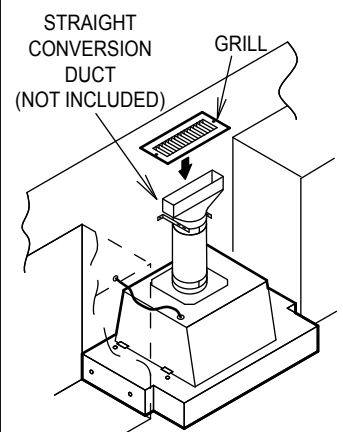

FIG 2

Attach the conversion duct to the wall or soffit. Attach the grill with the screws provided to the soffit. Please refer to cross section FIG4 for detailed assembly. Do the taping to each joint with duct tape. When installing without a soffit, please refer FIG5

FIG 3

CAUTION

- Do not use screws to join the duct parts.
- Be careful not to expand the hole too much, and be careful not to damage soffit etc.

< The cross section >

FIG 4

FIG 5

The charcoal filter is placed on the backside of the slot filter and it is reinstalled in the unit. Note do not place the charcoal filter over screw hole.