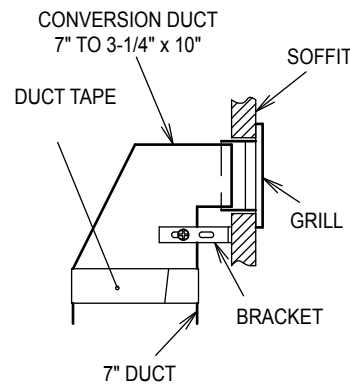

< NAME OF PARTS >

Please confirm contents in the above figure first.

FIG 1

The liner and the power unit are completely installed. Please refer to each installation book for the installation method.

Assemble the duct and the conversion duct temporarily, and decide the location of the grill. Adjust length by cutting the duct to preferred length. Cut a rectangular hole for the grill in the soffit when the location of the grill is decided. Remove the protection seal of the grill.

FIG 2

Attach the conversion duct to the wall or soffit. Attach the grill with the screws provided to the soffit. Please refer to cross section FIG4 for detailed assembly. Do the taping to each joint with duct tape. When installing without a soffit, please refer FIG5

FIG 3

CAUTION

- Do not use screws to join the duct parts.
- Be careful not to expand the hole too much, and be careful not to damage soffit etc.

< The cross section >

FIG 4

FIG 5

The charcoal filter is placed on the backside of the slot filter and it is reinstalled in the unit. Note do not place the charcoal filter over screw hole.