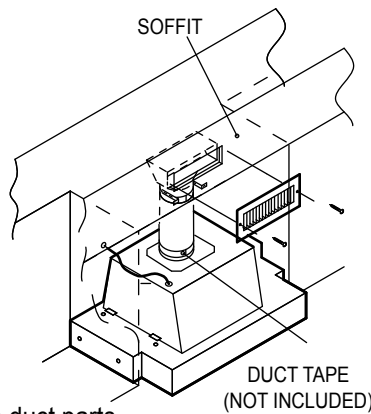

< NAME OF PARTS >

Please confirm contents in the above figure first.

FIG 1

The liner and the power unit are completely installed. Please refer to each installation book for the installation method.

Assemble the duct and the conversion duct temporarily, and decide the location of the grill. Adjust length by cutting the duct to preferred length. Cut a rectangular hole for the grill in the soffit when the location of the grill is decided. Remove the protection seal of the grill.

FIG 2

Attach the conversion duct to the wall or soffit. Attach the grill with the screws provided to the soffit. Please refer to cross section FIG4 for detailed assembly. Do the taping to each joint with duct tape. When installing without a soffit, please refer FIG5

FIG 3

CAUTION

- Do not use screws to join the duct parts.
- Be careful not to expand the hole too much, and be careful not to damage soffit etc.

< The cross section >

FIG 4

FIG 5

The charcoal filter is placed on the backside of the slot filter and it is reinstalled in the unit. Note do not place the charcoal filter over screw hole.