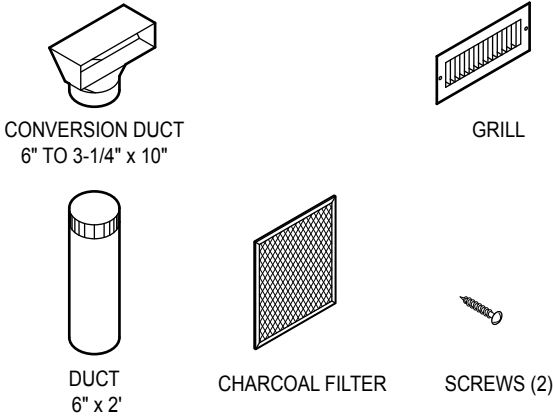

< NAME OF PARTS >

Please confirm contents in the above figure first.

FIG 1

The liner and the power unit are completely installed. Please refer to each installation book for the installation method.

Assemble the duct and the conversion duct temporarily, and decide the location of the grill. Adjust length by cutting the duct to preferred length. Cut a rectangular hole for the grill in the soffit when the location of the grill is decided. Remove the protection seal of the grill.

FIG 2

Attach the conversion duct to the wall or soffit. Attach the grill with the screws provided to the soffit. Please refer to cross section FIG4 for detailed assembly. Do the taping to each joint with duct tape. When installing without a soffit, please refer FIG5

FIG 3

**CAUTION**

- Do not use screws to join the duct parts.
- Be careful not to expand the hole too much, and be careful not to damage soffit etc.

< The cross section >

FIG 4

FIG 5

The charcoal filter is placed on the backside of the slot filter and it is reinstalled in the unit. Note do not place the charcoal filter over screw hole.