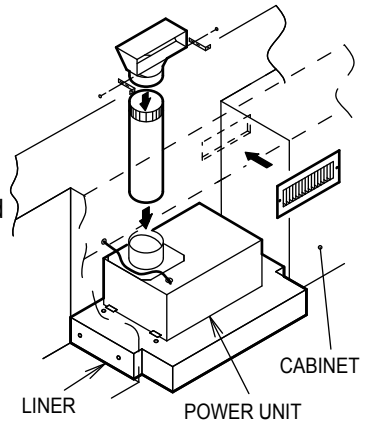

< NAME OF PARTS >

Please confirm contents in the above figure first.

FIG 1

The liner and the power unit are completely installed. Please refer to each installation book for the installation method.

Assemble the duct and the conversion duct temporarily, and decide the location of the grill. Adjust length by cutting the duct to preferred length. Cut a rectangular hole for the grill in the soffit when the location of the grill is decided. Remove the protection seal of the grill.

FIG 2

Attach the conversion duct to the wall or soffit. Attach the grill with the screws provided to the soffit. Please refer to cross section FIG4 for detailed assembly. Do the taping to each joint with duct tape. When installing without a soffit, please refer FIG5

FIG 3

**CAUTION**

- Do not use screws to join the duct parts.
- Be careful not to expand the hole too much, and be careful not to damage soffit etc.

< The cross section >

FIG 4

FIG 5

The charcoal filter is placed on the backside of the slot filter and it is reinstalled in the unit. Note do not place the charcoal filter over screw hole.