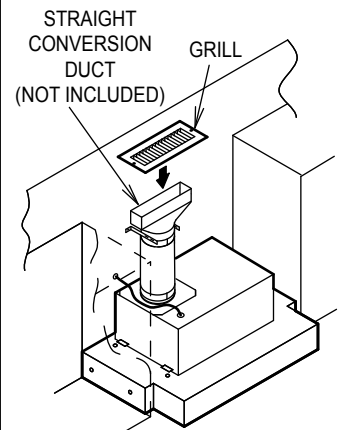

FIG 2

Attach the conversion duct to the wall or soffit. Attach the grill with the screws provided to the soffit. Please refer to cross section FIG4 for detailed assembly. Do the taping to each joint with duct tape. When installing without a soffit, please refer FIG5

FIG 3

**CAUTION**

- Do not use screws to join the duct parts.
- Be careful not to expand the hole too much, and be careful not to damage soffit etc.

< The cross section >

FIG 4

FIG 5

The charcoal filter is placed on the backside of the slot filter and it is reinstalled in the unit. Note do not place the charcoal filter over screw hole.