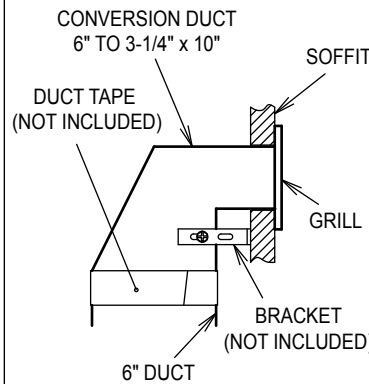

< NAME OF PARTS >

Please confirm contents in the above figure first.

FIG 1

The liner and the power unit are completely installed. Please refer to each installation book for the installation method.

Assemble the duct and the conversion duct temporarily, and decide the location of the grill. Adjust length by cutting the duct to preferred length. Cut a rectangular hole for the grill in the soffit when the location of the grill is decided. Remove the protection seal of the grill.

FIG 2

Attach the conversion duct to the wall or soffit. Attach the grill with the screws provided to the soffit. Please refer to cross section FIG4 for detailed assembly. Do the taping to each joint with duct tape. When installing without a soffit, please refer FIG5

FIG 3

**CAUTION**

- Do not use screws to join the duct parts.
- Be careful not to expand the hole too much, and be careful not to damage soffit etc.

< The cross section >

FIG 4

FIG 5

The charcoal filter is placed on the backside of the slot filter and it is reinstalled in the unit. Note do not place the charcoal filter over screw hole.