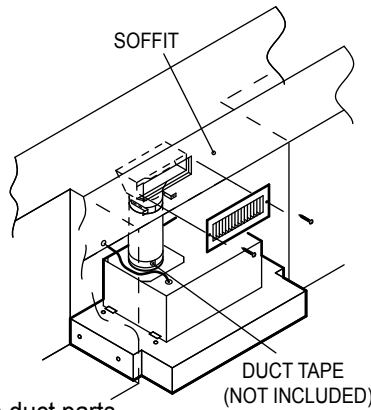

< NAME OF PARTS >

Please confirm contents in the above figure first.

FIG 1

The liner and the power unit are completely installed. Please refer to each installation book for the installation method.

Assemble the duct and the conversion duct temporarily, and decide the location of the grill. Adjust length by cutting the duct to preferred length. Cut a rectangular hole for the grill in the soffit when the location of the grill is decided. Remove the protection seal of the grill.

FIG 2

Attach the conversion duct to the wall or soffit. Attach the grill with the screws provided to the soffit. Please refer to cross section FIG4 for detailed assembly. Do the taping to each joint with duct tape. When installing without a soffit, please refer FIG5

FIG 3

**CAUTION**

- Do not use screws to join the duct parts.
- Be careful not to expand the hole too much, and be careful not to damage soffit etc.

< The cross section >

FIG 4

FIG 5

The charcoal filter is placed on the backside of the slot filter and it is reinstalled in the unit. Note do not place the charcoal filter over screw hole.