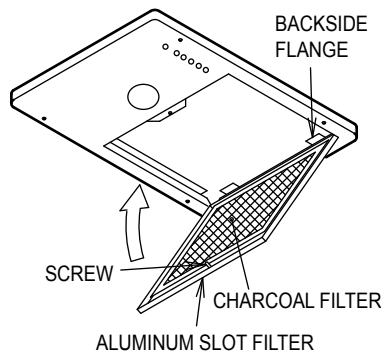

FIG 2

Attach the conversion duct to the wall or soffit. Attach the grill with the screws provided to the soffit. Please refer to cross section FIG4 for detailed assembly. Do the taping to each joint with duct tape. When installing without a soffit, please refer FIG5

FIG 3

**CAUTION**

- Do not use screws to join the duct parts.
- Be careful not to expand the hole too much, and be careful not to damage soffit etc.

< The cross section >

FIG 4

FIG 5

The charcoal filter is placed on the backside of the slot filter and it is reinstalled in the unit. Note do not place the charcoal filter over screw hole.