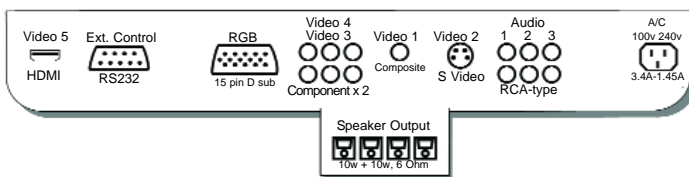

\* Depth of the main set cabinet. A small input housing adds 11/16". This does not affect mounting depth when using the Fujitsu P-50XP1-B accessory wall bracket. Specifications are subject to change without notice for further improvement.

## Optional Accessories

**Desktop Stand P-TT4202-S**  
Adds 2 1/2" to panel height

**Desktop Stand P-PTT01-S**  
Adds 19/32" to panel height

**Speakers P-SP1000-H**  
Adds 3-1/2" (x 2) to panel width

**Wall Mount Bracket P-50XP1-B**  
Adds 2-1/4" to panel depth

## Input / Output Array