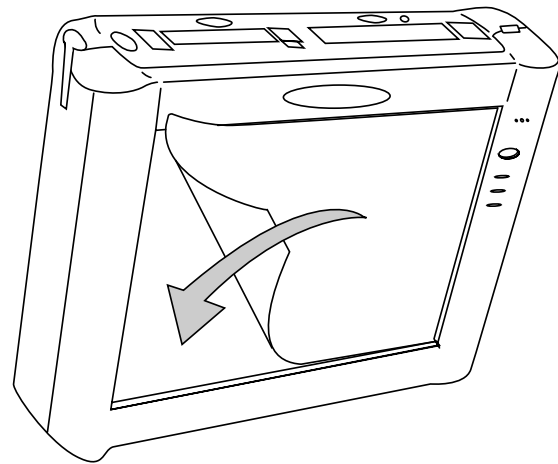

1. **The step is for installation on the harsh environment case (HEC) only:** Remove edge from screen protector, as shown in Figure 1.

Figure 1. Removing Edge for HEC Installation

2. Peel the protective film from the adhesive side of the screen protector, as shown in Figure 2.

Figure 2. Peeling Protective Film

3. Install the screen protector on the pen tablet or harsh environment case. Apply the adhesive side to the screen with the notch in the lower left corner, as shown in Figure 3.
4. **Apply pressure along the edges of the screen protector with your finger.** (Avoid lifting the screen protector from the screen after it is installed. The adhesive requires 48 hours to cure properly.)