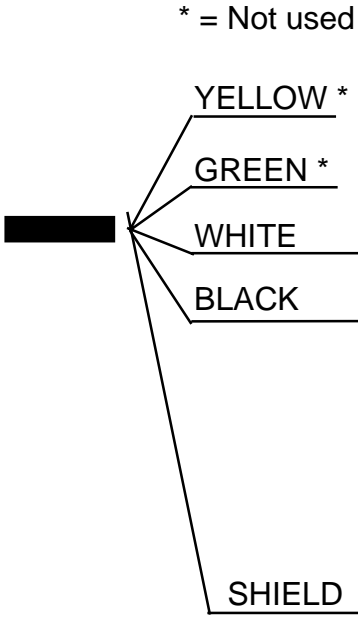

How to connect a a Furuno M1622 to the NEXUS Server.

SETTINGS:

NEXUS Server:

- [Cxx] =
- C79 = DPT
- C84 = RMB
- C85 = RMC
- C87 = ZDA

Free Manuals Download Website

<http://myh66.com>

<http://usermanuals.us>