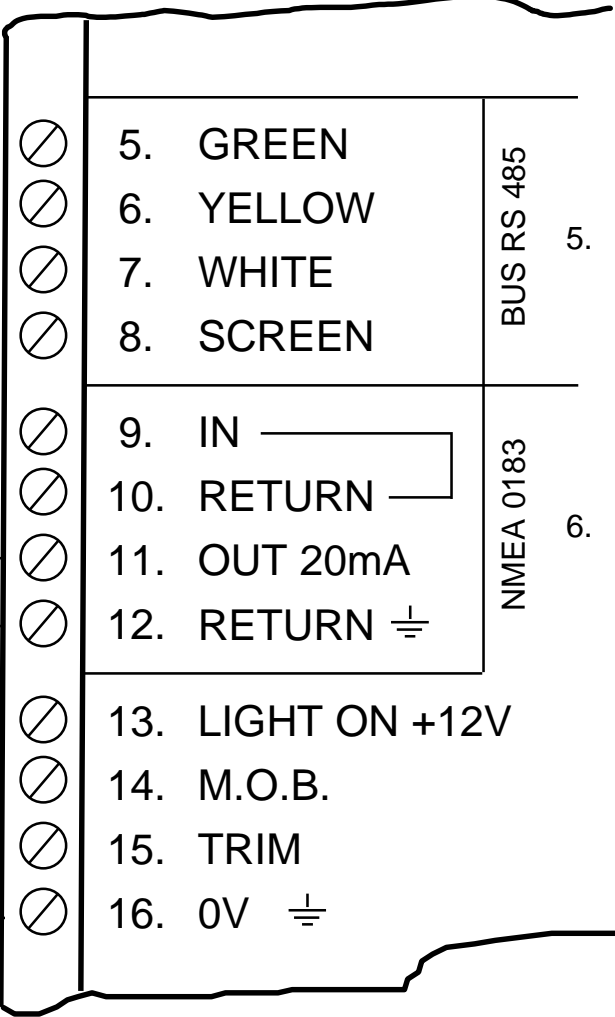

How to connect a a Furuno M1622 to the NEXUS Server.

SETTINGS:

NEXUS Server:

- [Cxx] =
- C79 = DPT
- C84 = RMB
- C85 = RMC
- C87 = ZDA

Free Manuals Download Website

<http://myh66.com>

<http://usermanuals.us>