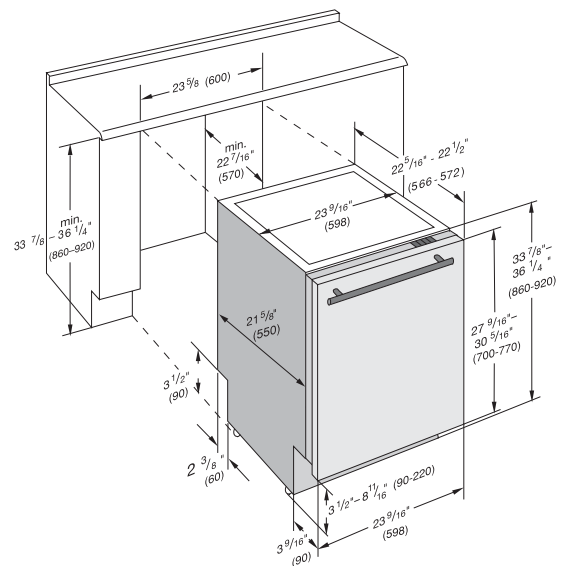

Numbers indicated inside parenthesis ( ) = mm

©2008 BSH Home Appliances Corporation. All rights reserved.

Warranty: "BSH reserves the absolute and unrestricted right to change product materials and specifications, at any time, without notice. Consult the product's installation instructions for final dimensional data and other details. Applicable product warranty can be found in accompanying product literature (or you may contact your account manager for further details)!"

Phone: 877.4GAGGENAU Fax: 714.901.5360 www.gaggenau-usa.com info@gaggenau-usa.com

GAGGENAU