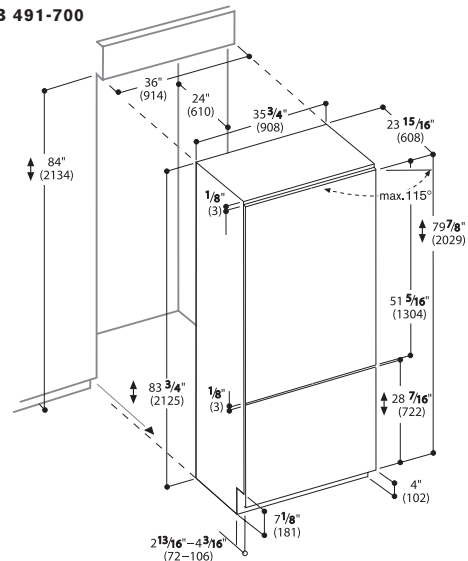

Total Amps

15 Amps

Numbers indicated inside parenthesis ( ) = mm

RB 491-700