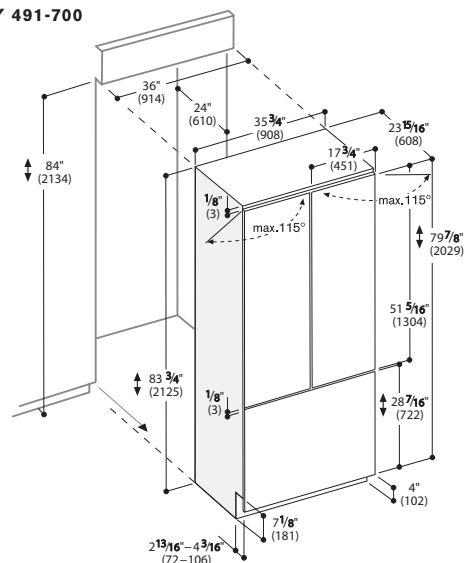

Bottom Freezer

With integrated ice maker

Width: 36" (90 cm)

RB 491-700

Two-door bottom freezer

RY 491-700

Three-door bottom freezer

Planning notes: Flat hinge. Door hinge right, reversible (for RB491).

Installation

Appliance dimensions (H X W x D) in inches (mm)

79 7/8" (2029) x 35 3/4" (908) x 23 15/16" (608)

Cut-out dimensions (H X W x D) in inches (mm)

84" (2134) x 36" (914) x 24" (610)

Total rating

0.57 kW (120 V / 60 Hz)

Total Amps

15 Amps

Numbers indicated inside parenthesis () = mm

RB 491-700

RY 491-700

©2008 BSH Home Appliances Corporation. All rights reserved.

Warranty: "BSH reserves the absolute and unrestricted right to change product materials and specifications, at any time, without notice. Consult the product's installation instructions for final dimensional data and other details. Applicable product warranty can be found in accompanying product literature (or you may contact your account manager for further details)."