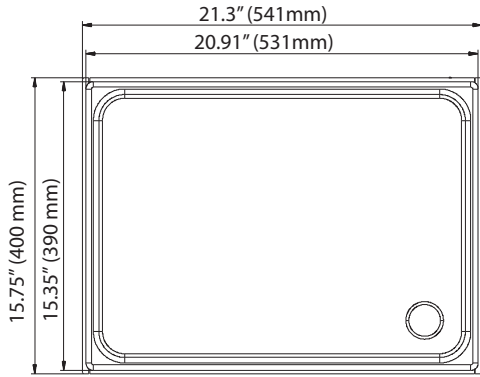

RTCSmp Built-In Griddle SH/GR/IN 3500 and 5000 General Overview Measurements

(Refer to installation/owners manual for detail installation instructions)

Garland/U.S. Range products are not approved or authorized for home or residential use, but are intended for commercial applications only. Garland/ U.S. Range will not provide service, warranty, maintenance or support of any kind other than in commercial applications.