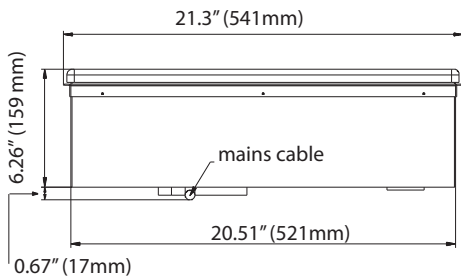

RTCSmp Built-In Griddle SH/GR/IN 3500 and 5000 General Overview Measurements

(Refer to installation/owners manual for detail installation instructions)

Garland/U.S. Range products are not approved or authorized for home or residential use, but are intended for commercial applications only. Garland/ U.S. Range will not provide service, warranty, maintenance or support of any kind other than in commercial applications.