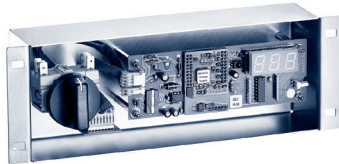

Induction Green Heat

Garland Induction Built-in Griddle 3.5kW and 5.0kW

Models:

1. ☐ GI-SH/GR/IN 3500   ☐ GI-SH/GR/IN 5000

Induction Benefits:

- Energy Efficient
- Fast Startups
- Excellent Recovery
- Uniform Temperature
- Precise Cooking
- Easy To Clean
- Cool Operations

Standard Features:

- Drop-in, flush mounted design with stainless steel body below counter and with durable grill plate surface. Plate construction is a low friction, abrasion, chemical, corrosion and heat resistant.
- Compact high power induction griddles available in either 3.5 kW or 5.0 kW
- Instant energy transmission from inverter coil to griddle plate surface for excellent temperature recovery; heat up time, 68° to 450°F (20° to 230°C), 4 1/2 minutes for 3.5kW, 3 1/2 minutes for 5.0kW
- Equal heat distribution for corner to corner, with consistent results across the entire cooking surface. Surface is controlled and monitored, resulting in automatic adjustment as soon as a temperature deviation is detected
- Stainless Steel cabinet construction
- Removable, reusable intake filter
- Removable stainless steel griddle plate splashguard
- Easy access front grease trough
- 6' (1829mm) cord and plug supplied
- Integral cooling fan keeps electronics cool, discharging from bottom. Cabinet should allow hot air to exhaust from the top rear.
- Innovated new technology for temperature differential sensing; RTCSmp is an internal control software development matching speed, capability and performance.
  - R – Real Time
  - T – Temperature
  - C – Control
  - S – System
  - m – Multi
  - p – Point
- Built-Air-In-Take-Kit (part number 95000021) includes:
  - Aluminum Spiroflex air duct, 5m
  - Grease filter
  - Mounting Kit
- Grease drawer not provided and is custom built

Specifications:

Shall be a Garland Induction Built-in Griddle, unit model GI-SH/GR/IN 3500 with a total kW rating of 3.5 kW or model GI-SH/GR/IN 5000 with a total kW rating of 5.0 kW. Built with a durable easy to clean stainless steel exterior and a griddle plate, manufactured with a fine match of mechanical, chemical and electrolytic surface coatings. Rotary dial thermostat control with LED read out 69°-450°F (20°-230°C). Unit comes in 208V (specify at time of order) supplied with integral cord and plug for North America, other voltages available.

Intertek

Intertek

CE models comply with the latest European Norms: EN 60335-1, EN 60335-2-36, EN 62233 (EMC/EMV)

North American models:
ETL listed in compliance with
UL 197, CSA C22.2 No.109, NSF-4
Complies with FCC part 18, ICES-001

Garland Commercial Ranges Ltd.
1177 Kamato Road,
Mississauga, Ontario
L4W 1X4 CANADA

General Inquiries 1-905-624-0260
USA Sales, Parts and Service 1-800-424-2411
Canadian Sales 1-888-442-7526
Canada or USA Parts/Service 1-800-427-6668