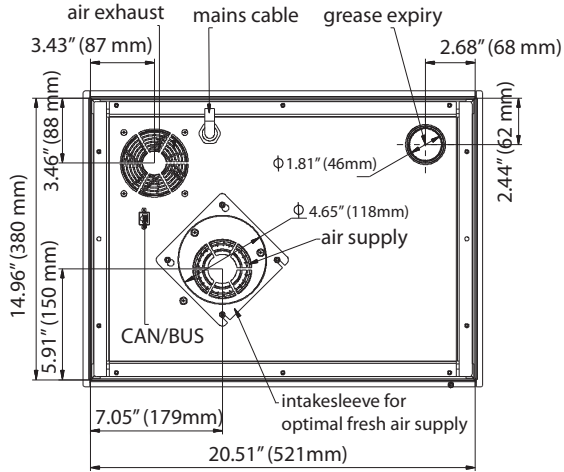

RTCSmp Built-In Griddle SH/GR/IN 3500 and 5000 General Overview Measurements

(Refer to installation/owners manual for detail installation instructions)

Garland/U.S. Range products are not approved or authorized for home or residential use, but are intended for commercial applications only. Garland/ U.S. Range will not provide service, warranty, maintenance or support of any kind other than in commercial applications.