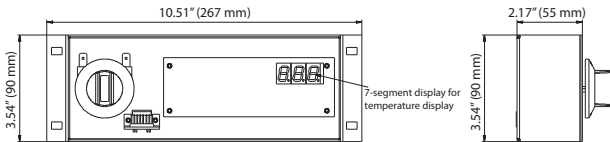

Griddle Control Box Section

(Refer to installation/owners manual for detail installation instructions)

Electrical Loading				
Model	Watts	208/60/1	230/50/1	
GI-SH/GR/IN 3500	3500	17 amp	15 amp	

Electrical Loading				
Model	Watts	208/60/3	400/50/3	
GI-SH/GR/IN 5000	5000	14 amp	8 amp	