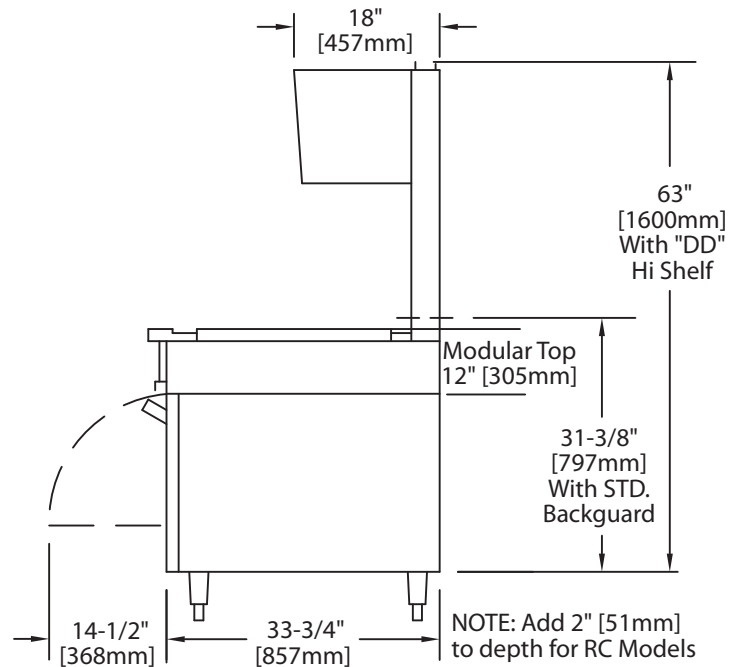

Form# 36ER32-3 (07/07)

Garland Commercial Industries, LLC
185 East South Street
Freeland, PA 18224
Phone: (570) 636-1000
Fax: (570) 636-3903

Garland Commercial Ranges Ltd
1177 Kamato Road,
Mississauga, Ontario
L4W 1X4 CANADA
Phone: 905-624-0260
Fax: 905-624-5669

Enodis UK LTD
Swallowfield Way,
Hayes, Middlesex
UB3 1DQ ENGLAND
Telephone: 081-561-0433
Fax: 081-848-0041

Enodis