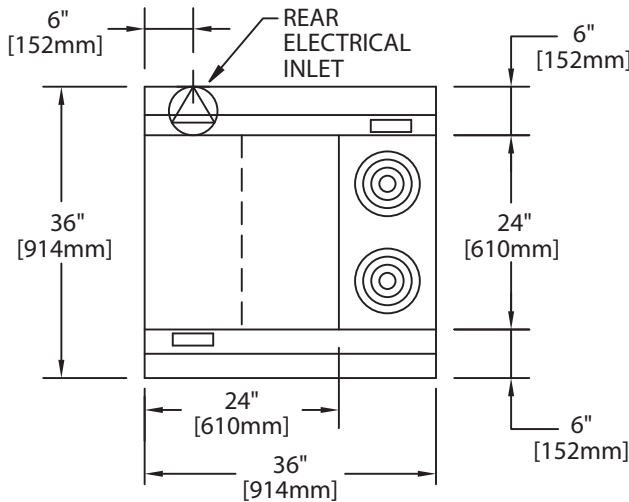

MODEL	TOTAL kW	3-PHASE kW PER PHASE ALL VOLTAGES			NOMINAL AMPERES PER LINE							
					SINGLE PHASE		THREE PHASE					
		X-Y	Y-Z	X-Z	208V	240V	X	Y	Z	X	Y	Z
36ER32-3	20.7	6.5	4.2	10	99	88	69	45	60	61	40	53
36ES/ET32-3	14.2	5	4.2	5	68	60	42	39	39	37	34	34
36ERC32-3	19.6	5	4.6	10	94.2	81.7	44	40	61	38	35	53

CLEARANCES			
ENTRY		TO COMBUSTIBLE WALL	
CRATED	UNCRATED	SIDES	REAR
41-1/4" (1048mm)	36-1/4" (921mm)	3" (76mm)	1-1/2" (38mm)

NOTE: For ranges with convection oven(s), (models with suffix 'RC'), air circulation is required for proper operation of fan motors. These models must not be dais mounted or installed with out legs.

Shipping Cubic Feet 51; Modular 20

Garland products are not approved or authorized for home or residential use, but are intended for commercial applications only. Garland will not provide service, warranty, maintenance or support of any kind other than in commercial applications.