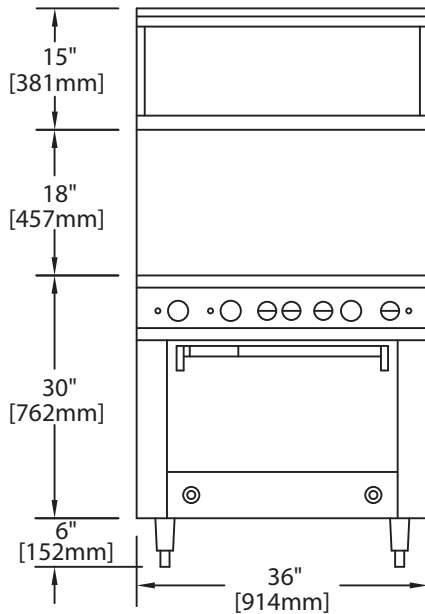

Form# 36ER32-3 (07/07)

Garland Commercial Industries, LLC
185 East South Street
Freeland, PA 18224
Phone: (570) 636-1000
Fax: (570) 636-3903

Garland Commercial Ranges Ltd
1177 Kamato Road,
Mississauga, Ontario
L4W 1X4 CANADA
Phone: 905-624-0260
Fax: 905-624-5669

Enodis UK LTD
Swallowfield Way,
Hayes, Middlesex
UB3 1DQ ENGLAND
Telephone: 081-561-0433
Fax: 081-848-0041

Enodis