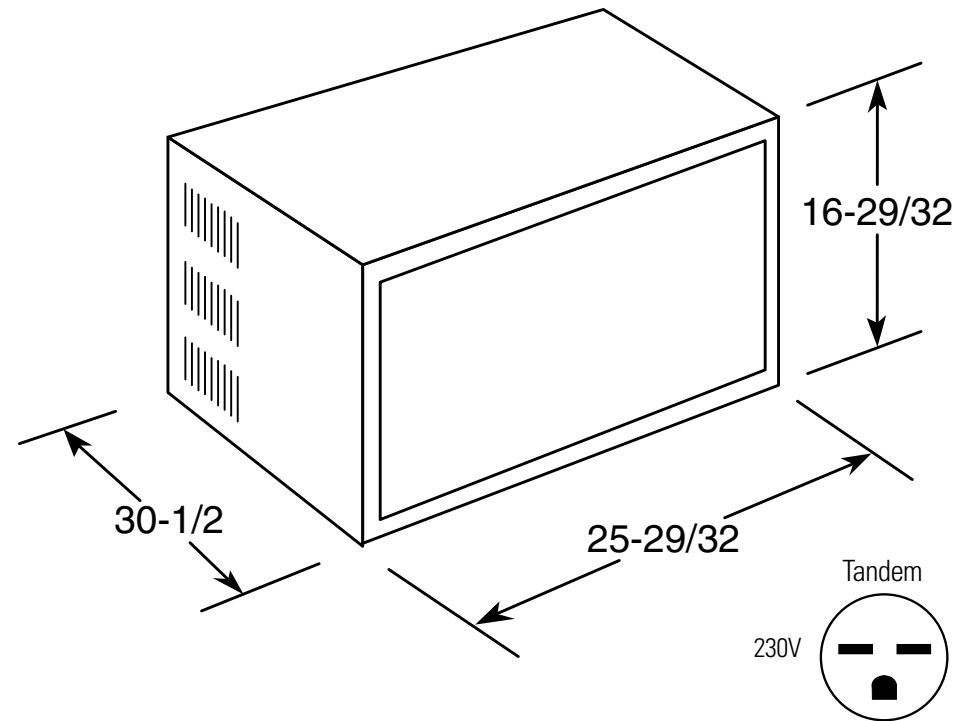

AEM18DL

GE® ENERGY STAR® Deluxe 230/208 Volt Electronic Room Air Conditioner

Wall Case Dimensions and Installation Information (in inches)

Note: When installing slide-out chassis units in through-the-wall applications, keep louvers free. Do not restrict air flow areas. Fixed chassis units are not suitable for through-the-wall applications.

Wall Outlets: All wiring including installation of receptacle must be made in accordance with local electrical codes and regulations. Electrical outlet should be in reach of line cord.

Note: Aluminum wiring may pose special problems – consult a qualified electrician.