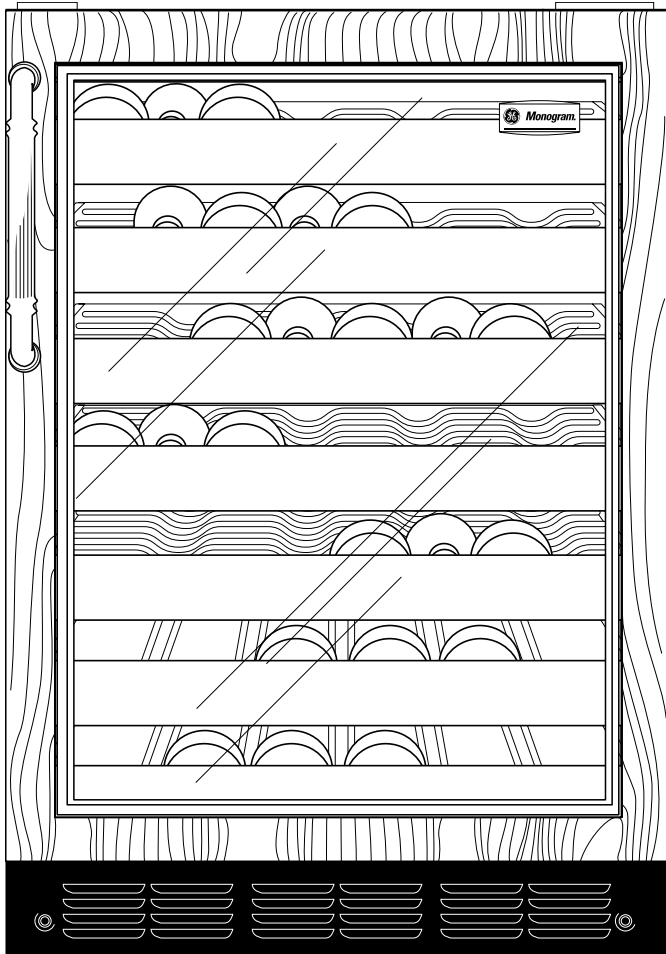

Monogram®

ZDWI240WII – GE Monogram® Wine Reserve

Features and Benefits

- Custom-Panel Option - Lets you coordinate models with cabinetry for a look of elegant understatement
- Full-Extension Racks - Offer fronts made of solid heart-of-cherry, which can be finished to complete cabinetry
- Precise Digital Controls - Are discreetly concealed behind the door, where they can be easily adjusted
- Digital Touch Temperature Controls - Allow you to select precise temperature settings, which are essential for proper wine storage
- Storage Convenience - Full-extension sliding racks store up to 57 wine bottles and keep them close at hand
- Flexible Installation - The free-standing wine reserve may be built into cabinetry, and the door swing is easily reversed as needed
- Model ZDWI240WII –Custom panel