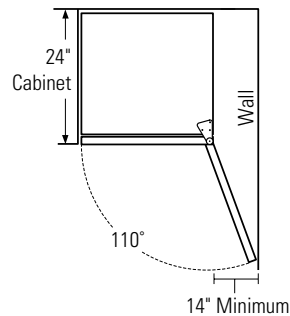

Monogram®

ZDWI240WII – GE Monogram® Wine Reserve

Dimensions and Specifications (in inches)

Installation Space

Product Clearances

All models are factory set for a 110° door swing.

For a minimum 90° door swing:

- Allow 4" min. clearance to wall on the hinge side.

For a full 110° door swing:

- Allow 14" min. clearance to wall on the hinge side.

The cutout depth must be 24"

The cutout dimensions shown allow for a full door swing and access to the pull-out racks when installed as a built-in.

- The wine reserve can be free-standing.

Note: If installing between frameless cabinets, a 1/2" wide filler strip or side panel may be required. The filler strip will act as a spacer between the door case and adjacent cabinet and will prevent interference with cabinet door swing. The width of the opening must include filler panels.