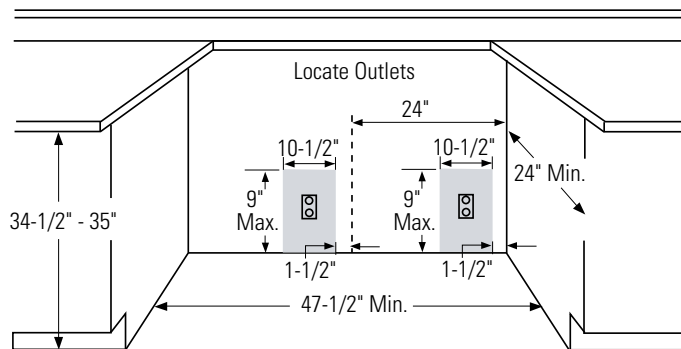

Monogram®

ZDWI240WII – GE Monogram® Wine Reserve

Dimensions and Specifications (in inches)

For a complete food storage center, install two Monogram refrigeration modules side-by-side.

Note: Reversible door swing on wine chillers/reserves and beverage centers only. See below for combination cutout dimensions.

Important Note: Products must operate from separate, properly grounded receptacles.

Note: Additional cutout width may be required for models with custom panels.

Grounding the Wine Reserve

IMPORTANT – (Please read carefully)

FOR PERSONAL SAFETY, THIS APPLIANCE MUST BE PROPERLY GROUNDING.

The power cord of this appliance is equipped with a 3-prong (grounding) plug which mates with a standard 3-prong (grounding) wall receptacle to minimize the possibility of electric shock hazard from this appliance.

Have the wall outlet and circuit checked by a qualified electrician to make sure the outlet is properly grounded.

When a standard 2-prong wall outlet is encountered, it is your personal responsibility and obligation to have it replaced with a properly grounded 3-prong wall out.

DO NOT, UNDER ANY CIRCUMSTANCES, CUT OR REMOVE THE THIRD (GROUND) PRONG FROM THE POWER CORD.

DO NOT USE AN ADAPTER PLUG TO CONNECT THE REFRIGERATOR TO A 2-PRONG OUTLET.

DO NOT USE AN EXTENSION CORD WITH THIS APPLIANCE.

Specification Created 10/07

120037

Listed by
Underwriters
Laboratories

For answers to your Monogram®, GE Profile™ or GE® appliance questions, visit our website at GEAppliances.com or call GE Answer Center® service, 800.626.2000.