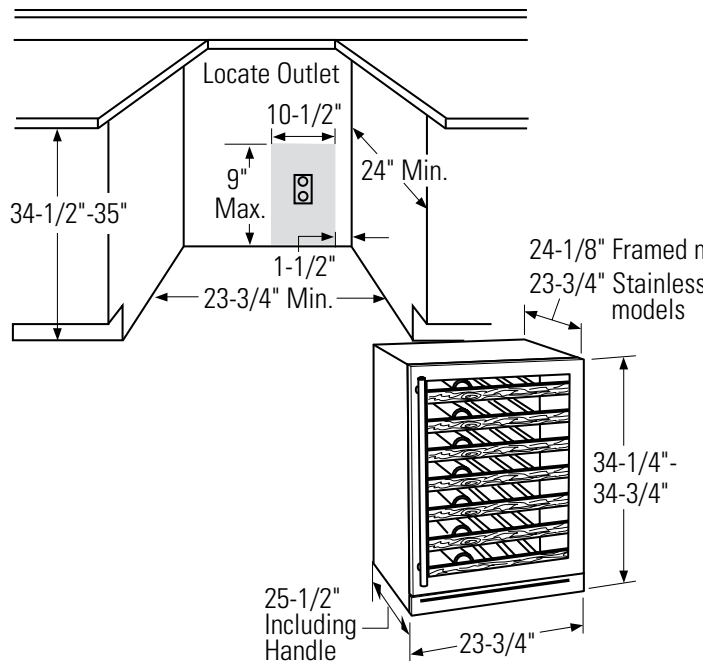

Monogram®

ZDWI240WII – GE Monogram® Wine Reserve

Dimensions and Specifications (in inches)

Installation Space

Product Clearances

All models are factory set for a 110° door swing.

For a minimum 90° door swing:

- Allow 4" min. clearance to wall on the hinge side.

For a full 110° door swing:

- Allow 14" min. clearance to wall on the hinge side.

The cutout depth must be 24"

The cutout dimensions shown allow for a full door swing and access to the pull-out racks when installed as a built-in.

- The wine reserve can be free-standing.

Note: If installing between frameless cabinets, a 1/2" wide filler strip or side panel may be required. The filler strip will act as a spacer between the door case and adjacent cabinet and will prevent interference with cabinet door swing. The width of the opening must include filler panels.

- Wine reserve is vented at the front toekick to allow built-in undercounter installation.
- Door swing is reversible.

Additional Specifications:

- A 120 volt 60Hz., 15 or 20 amp power supply is required. An individual property grounded branch circuit or circuit breaker is recommended. Install a properly grounded 3-prong electrical receptacle recessed into the back wall as shown. Electrical must be located on rear wall as shown. **Note:** GFI (ground fault interrupter) is not recommended.