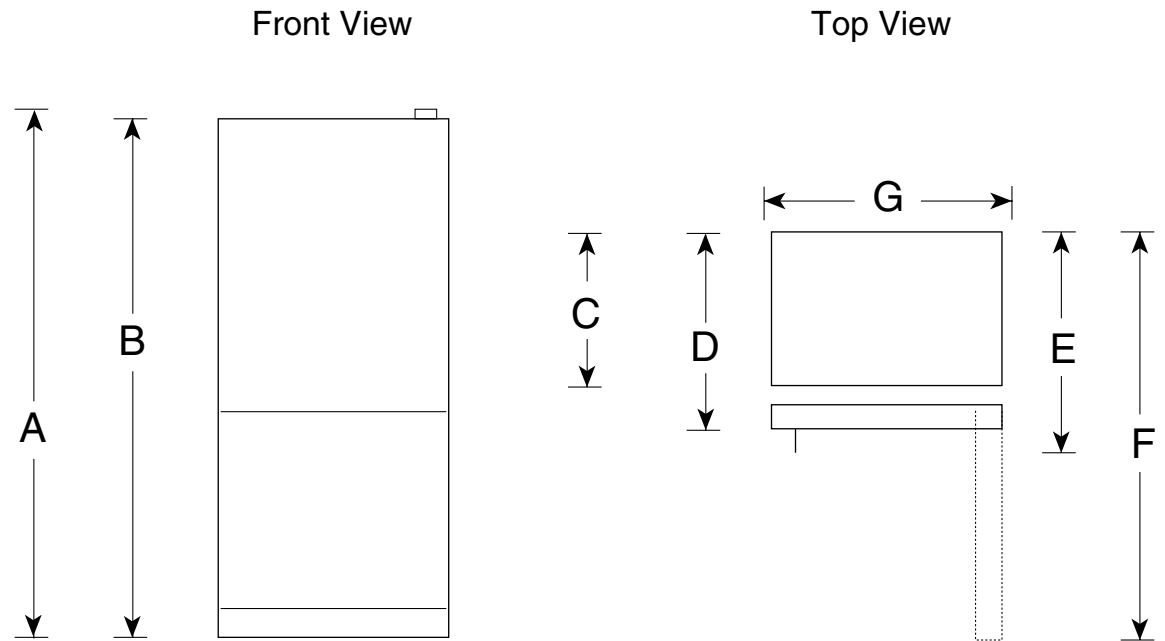

PFS22SIS

GE Profile™ 22.2 Cu. Ft. Stainless Bottom-Freezer Refrigerator

Dimensions and Installation Information (in inches)

Overall Dimensions	Height to top of hinge (in.) A	69
	Height to top of case (in.) B	67-7/8
	Case depth without door (in.) C	28-1/4
	Case depth less door handle (in.) D	31-3/4
	Case depth with door handle (in.) E	33-7/8
	Depth with fresh food door open 90° (in.) F	45-1/2
	Width (in.) G	32-7/8
Air Clearances	Width with door open 90° inc. door handle (in.) H	36-1/4
	Each side (in.)	1/8
	Top (in.)	1
	Back (in.)	1

Note: All Right-Hand Refrigerator Doors: As you face the front of the refrigerator, the handle is on your left and the hinges are on your right.

Note: All Left-Hand Refrigerator Doors: As you face the front of the refrigerator, the handle is on your right and the hinges are on your left.