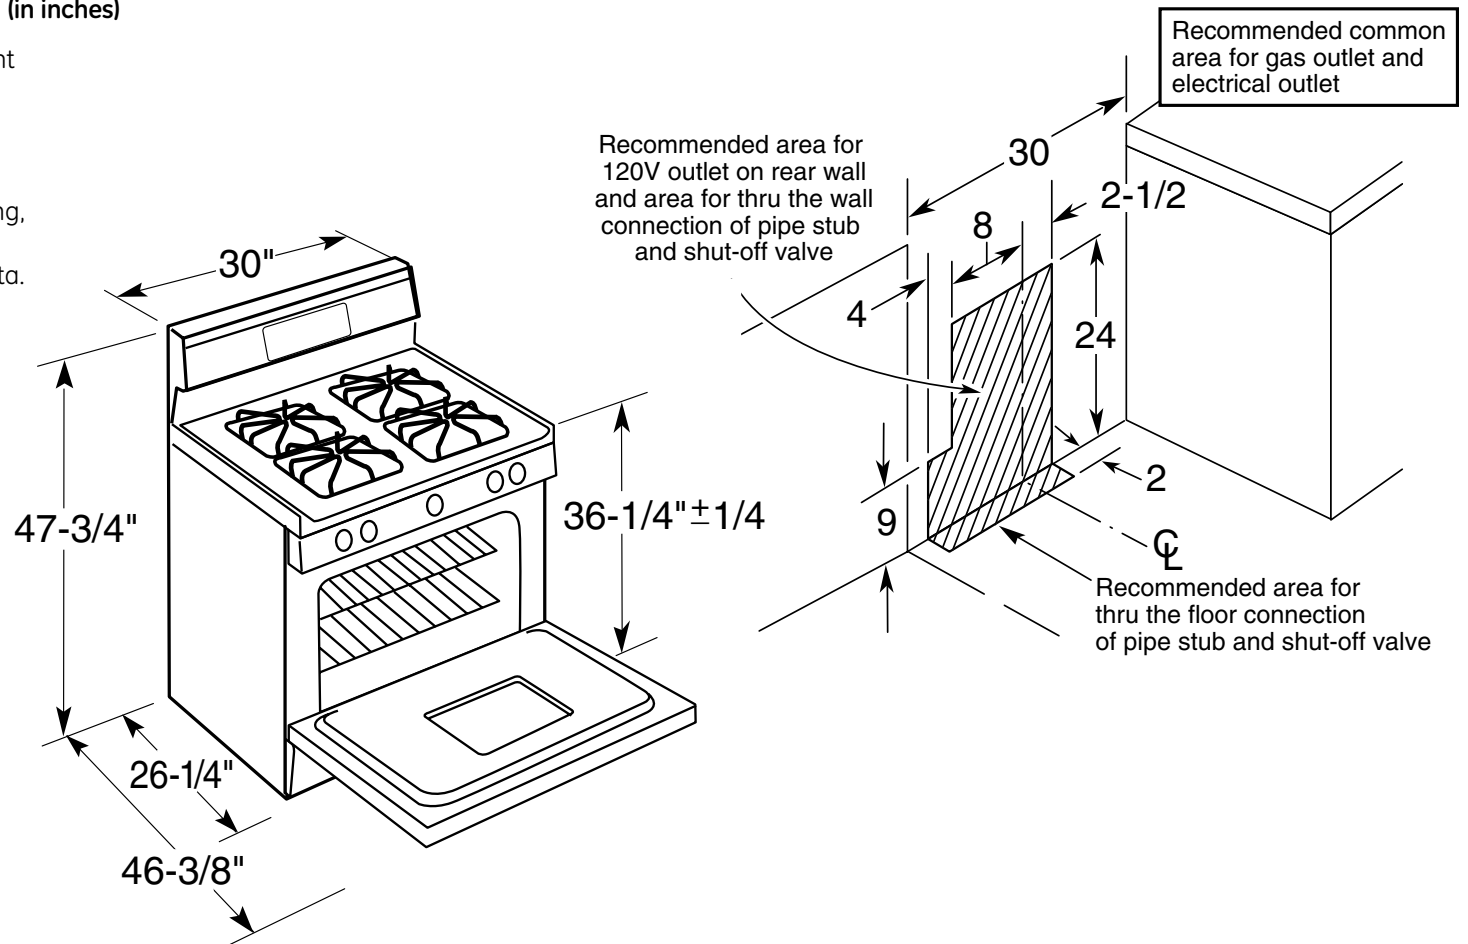

JGB928SEL

GE Profile™ 30" Free-Standing Double Oven Range

Dimensions and Installation Information (in inches)

Note: Dimension from the wall to the front of the closed door handle is 29" Depth to front edge of cooktop 25-1/4".

Electrical Rating: 120V, 60Hz, 9A

Installation Information: Before installing, consult installation instructions packed with product for current dimensional data.

For answers to your Monogram®, GE Profile™ or GE® appliance questions, visit our website at ge.com or call GE Answer Center® service, 800.626.2000.

imagination at work

Specification Created 4/06

230576